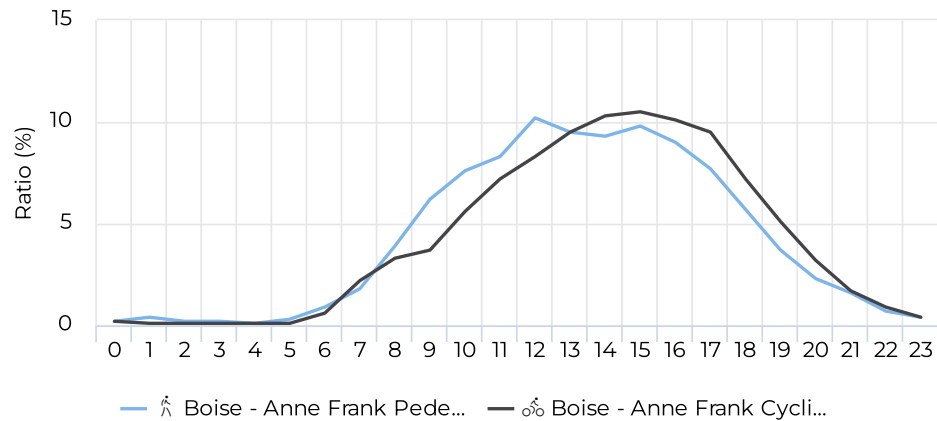

473

Daily Avg. - Weekend - Cycli...

1 periods ▼ 2/7

Daily Average

689

MULTI Peds/Bikes Analysis

January 1, 2021 → December 31, 2021

Daily traffic

Monthly traffic

MULTI Peds/Bikes Analysis

January 1, 2021 → December 31, 2021

Monthly Profile

Daily Profile

Hourly Profile - Weekdays

Hourly Profile - Weekend

MULTI Peds/Bikes Analysis

January 1, 2021 → December 31, 2021

Annual Comparison - Pedestrians

Hourly Profile - Pedestrians

Hourly Profile - Pedestrians

MULTI Peds/Bikes Analysis

January 1, 2021 → December 31, 2021

Annual Comparison - Cyclists