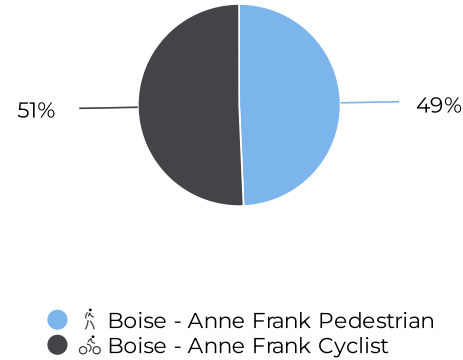

2021 Annual Report | Boise Anne Frank Memorial

Cervetti Braden
02/16/2022

MULTI Peds/Bikes Analysis

January 1, 2021 → December 31, 2021

Location

Distribution by User Type

Daily Avg. - Week - Pedestria...

Daily Average