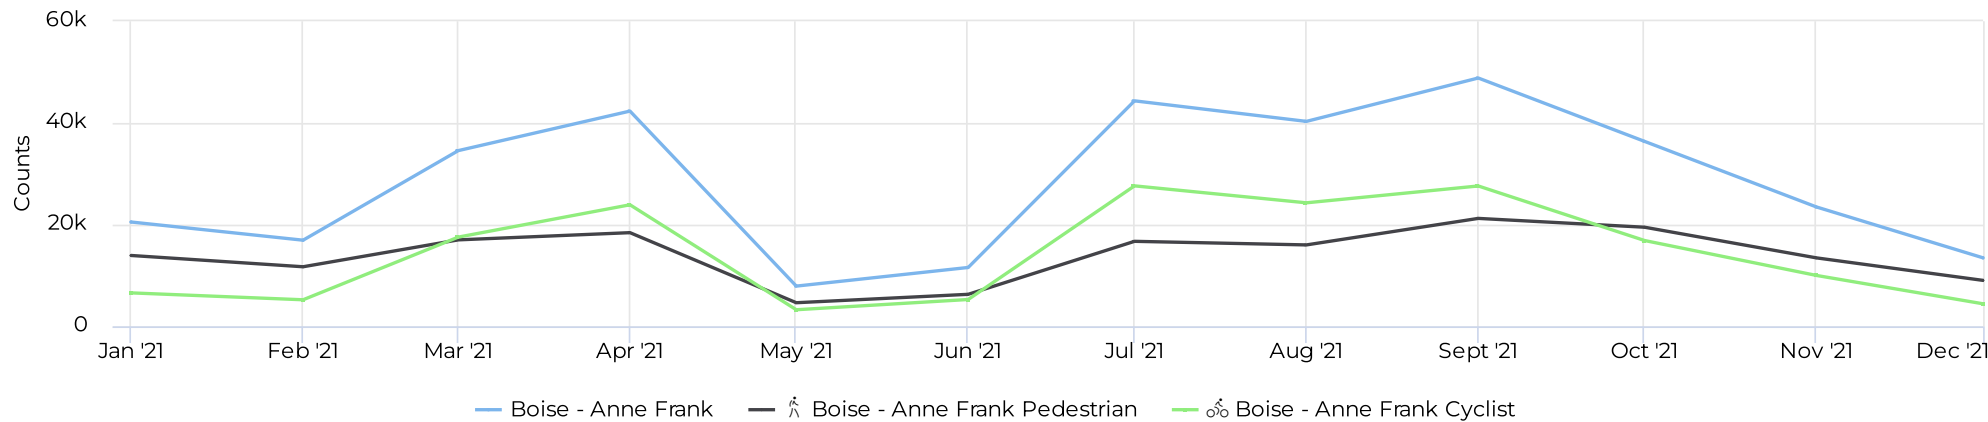

460

Daily Avg. - Weekend - Pede...

01/01/2021 → 12/31/2021

Daily Average

613

Daily Avg. - Week - Cyclists

01/01/2021 → 12/31/2021

Daily Average

473

Daily Avg. - Weekend - Cycli...

1 periods ▼ 2/7

Daily Average

689

MULTI Peds/Bikes Analysis

January 1, 2021 → December 31, 2021

Daily traffic

Monthly traffic

MULTI Peds/Bikes Analysis

January 1, 2021 → December 31, 2021

Monthly Profile

Daily Profile

Hourly Profile - Weekdays

Hourly Profile - Weekend

MULTI Peds/Bikes Analysis

January 1, 2021 → December 31, 2021

Annual Comparison - Pedestrians

Hourly Profile - Pedestrians

Hourly Profile - Pedestrians

MULTI Peds/Bikes Analysis

January 1, 2021 → December 31, 2021

Annual Comparison - Cyclists