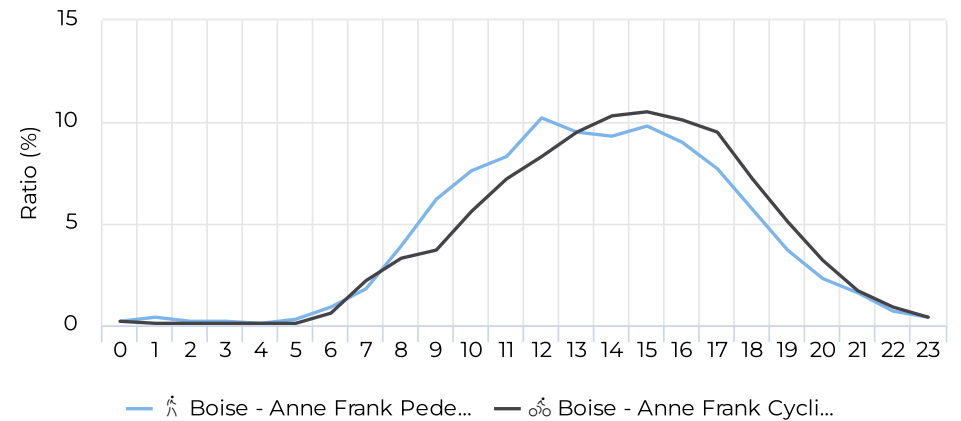

473

Daily Avg. - Weekend - Cycli...

1 periods ▼ 2/7

Daily Average

689

MULTI Peds/Bikes Analysis

January 1, 2021 → December 31, 2021

Daily traffic

Monthly traffic

MULTI Peds/Bikes Analysis

January 1, 2021 → December 31, 2021

Monthly Profile

Daily Profile

Hourly Profile - Weekdays

Hourly Profile - Weekend

MULTI Peds/Bikes Analysis

January 1, 2021 → December 31, 2021

Annual Comparison - Pedestrians

Hourly Profile - Pedestrians

Hourly Profile - Pedestrians

MULTI Peds/Bikes Analysis

January 1, 2021 → December 31, 2021

Annual Comparison - Cyclists