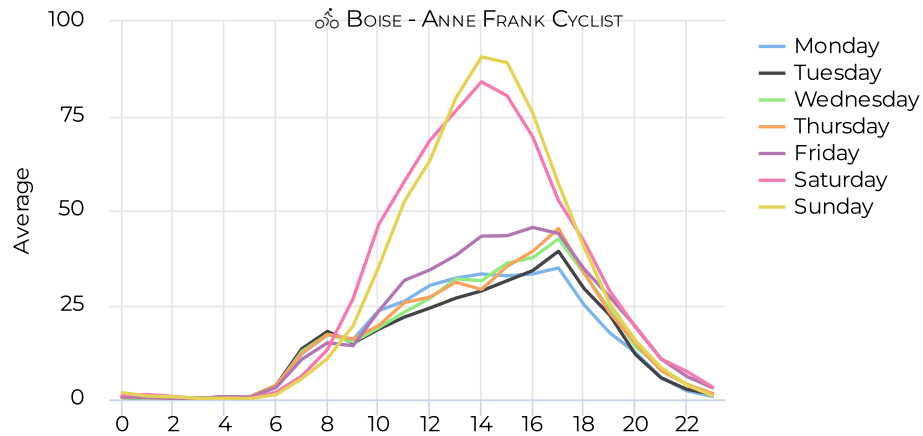

Monthly traffic

MULTI Peds/Bikes Analysis

January 1, 2021 → December 31, 2021

Monthly Profile

Daily Profile

Hourly Profile - Weekdays

Hourly Profile - Weekend

MULTI Peds/Bikes Analysis

January 1, 2021 → December 31, 2021

Annual Comparison - Pedestrians

Hourly Profile - Pedestrians

Hourly Profile - Pedestrians

MULTI Peds/Bikes Analysis

January 1, 2021 → December 31, 2021

Annual Comparison - Cyclists

Hourly Profile - Cyclists

Hourly Profile - Cyclists