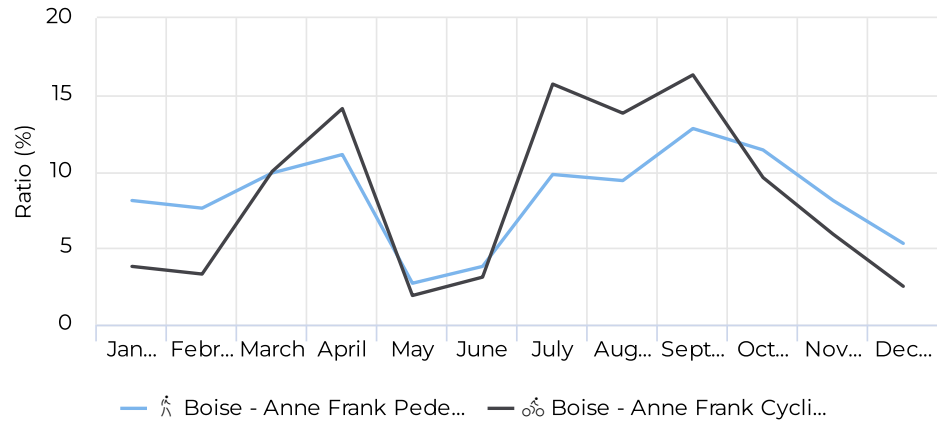

460

Daily Avg. - Weekend - Pede...

01/01/2021 → 12/31/2021

Daily Average

613

Daily Avg. - Week - Cyclists

01/01/2021 → 12/31/2021

Daily Average

473

Daily Avg. - Weekend - Cycli...

1 periods ▼ 2/7

Daily Average

689

MULTI Peds/Bikes Analysis

January 1, 2021 → December 31, 2021

Daily traffic

Monthly traffic

MULTI Peds/Bikes Analysis

January 1, 2021 → December 31, 2021

Monthly Profile

Daily Profile

Hourly Profile - Weekdays

Hourly Profile - Weekend

MULTI Peds/Bikes Analysis

January 1, 2021 → December 31, 2021

Annual Comparison - Pedestrians

Hourly Profile - Pedestrians

Hourly Profile - Pedestrians

MULTI Peds/Bikes Analysis

January 1, 2021 → December 31, 2021

Annual Comparison - Cyclists