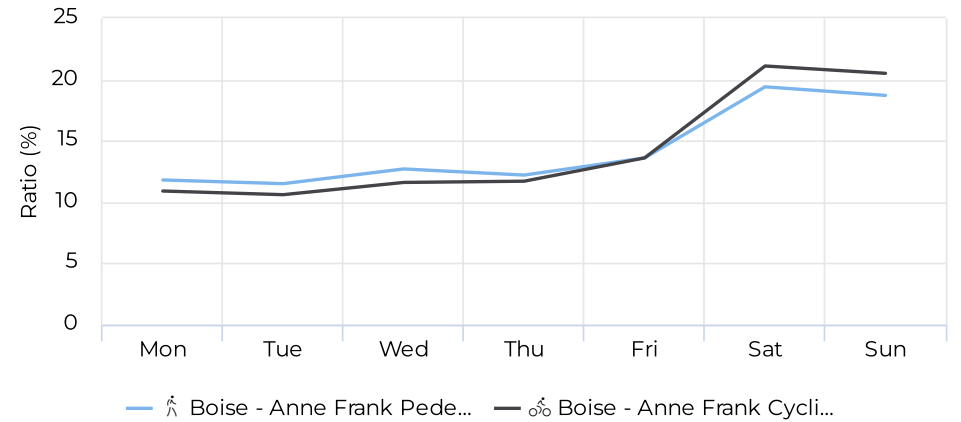

473

Daily Avg. - Weekend - Cycli...

1 periods ▼ 2/7

Daily Average

689

MULTI Peds/Bikes Analysis

January 1, 2021 → December 31, 2021

Daily traffic

Monthly traffic

MULTI Peds/Bikes Analysis

January 1, 2021 → December 31, 2021

Monthly Profile

Daily Profile

Hourly Profile - Weekdays

Hourly Profile - Weekend

MULTI Peds/Bikes Analysis

January 1, 2021 → December 31, 2021

Annual Comparison - Pedestrians

Hourly Profile - Pedestrians

Hourly Profile - Pedestrians

MULTI Peds/Bikes Analysis

January 1, 2021 → December 31, 2021

Annual Comparison - Cyclists