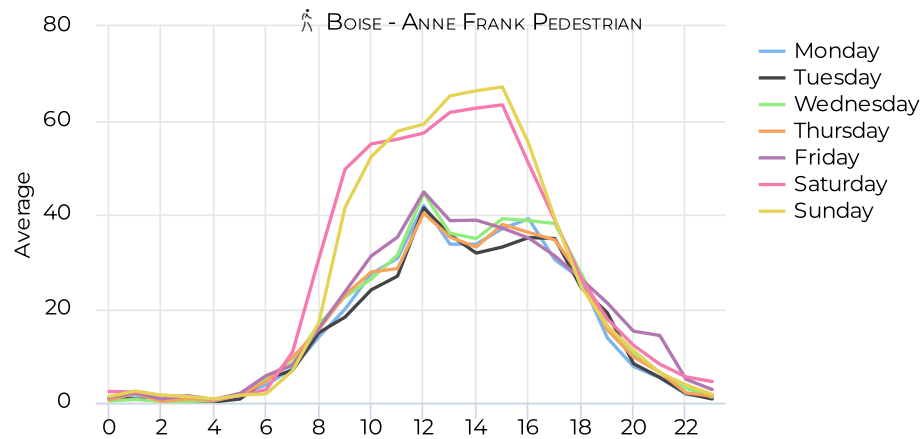

473

Daily Avg. - Weekend - Cycli...

1 periods ▼ 2/7

Daily Average

689

MULTI Peds/Bikes Analysis

January 1, 2021 → December 31, 2021

Daily traffic

Monthly traffic

MULTI Peds/Bikes Analysis

January 1, 2021 → December 31, 2021

Monthly Profile

Daily Profile

Hourly Profile - Weekdays

Hourly Profile - Weekend

MULTI Peds/Bikes Analysis

January 1, 2021 → December 31, 2021

Annual Comparison - Pedestrians

Hourly Profile - Pedestrians

Hourly Profile - Pedestrians

MULTI Peds/Bikes Analysis

January 1, 2021 → December 31, 2021

Annual Comparison - Cyclists