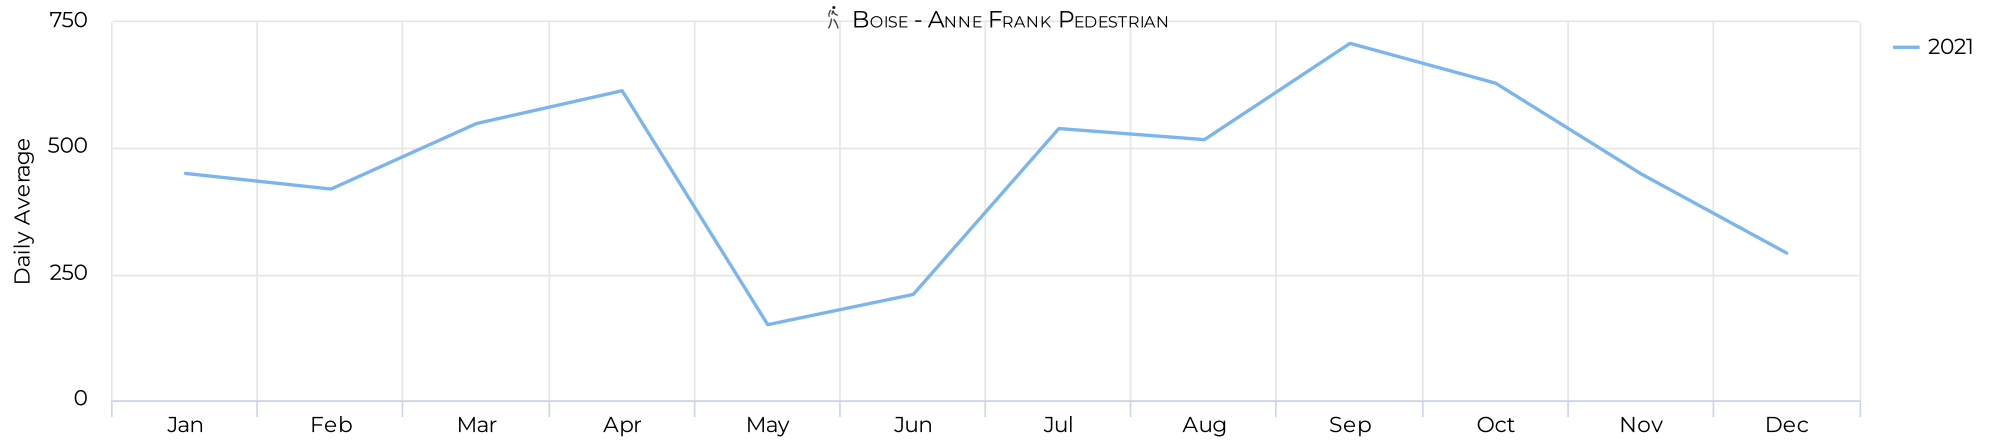

473

Daily Avg. - Weekend - Cycli...

1 periods ▼ 2/7

Daily Average

689

MULTI Peds/Bikes Analysis

January 1, 2021 → December 31, 2021

Daily traffic

Monthly traffic

MULTI Peds/Bikes Analysis

January 1, 2021 → December 31, 2021

Monthly Profile

Daily Profile

Hourly Profile - Weekdays

Hourly Profile - Weekend

MULTI Peds/Bikes Analysis

January 1, 2021 → December 31, 2021

Annual Comparison - Pedestrians

Hourly Profile - Pedestrians

Hourly Profile - Pedestrians

MULTI Peds/Bikes Analysis

January 1, 2021 → December 31, 2021

Annual Comparison - Cyclists