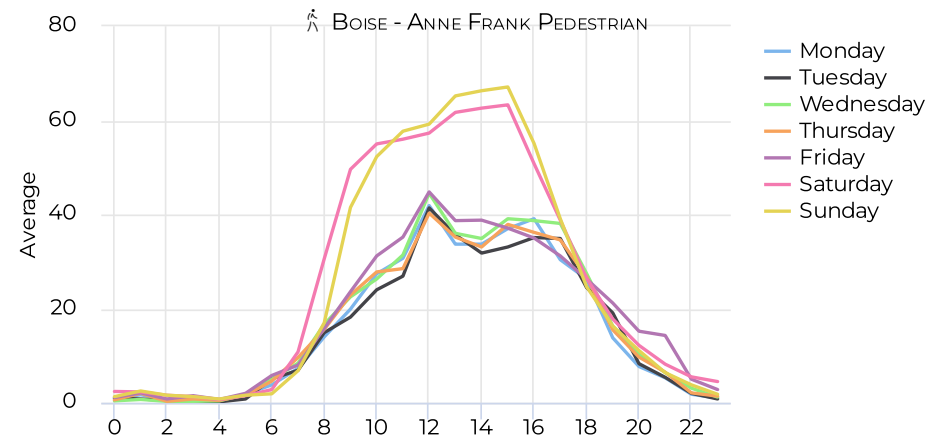

Monthly traffic

MULTI Peds/Bikes Analysis

January 1, 2021 → December 31, 2021

Monthly Profile

Daily Profile

Hourly Profile - Weekdays

Hourly Profile - Weekend

MULTI Peds/Bikes Analysis

January 1, 2021 → December 31, 2021

Annual Comparison - Pedestrians

Hourly Profile - Pedestrians

Hourly Profile - Pedestrians

MULTI Peds/Bikes Analysis

January 1, 2021 → December 31, 2021

Annual Comparison - Cyclists

Hourly Profile - Cyclists

Hourly Profile - Cyclists