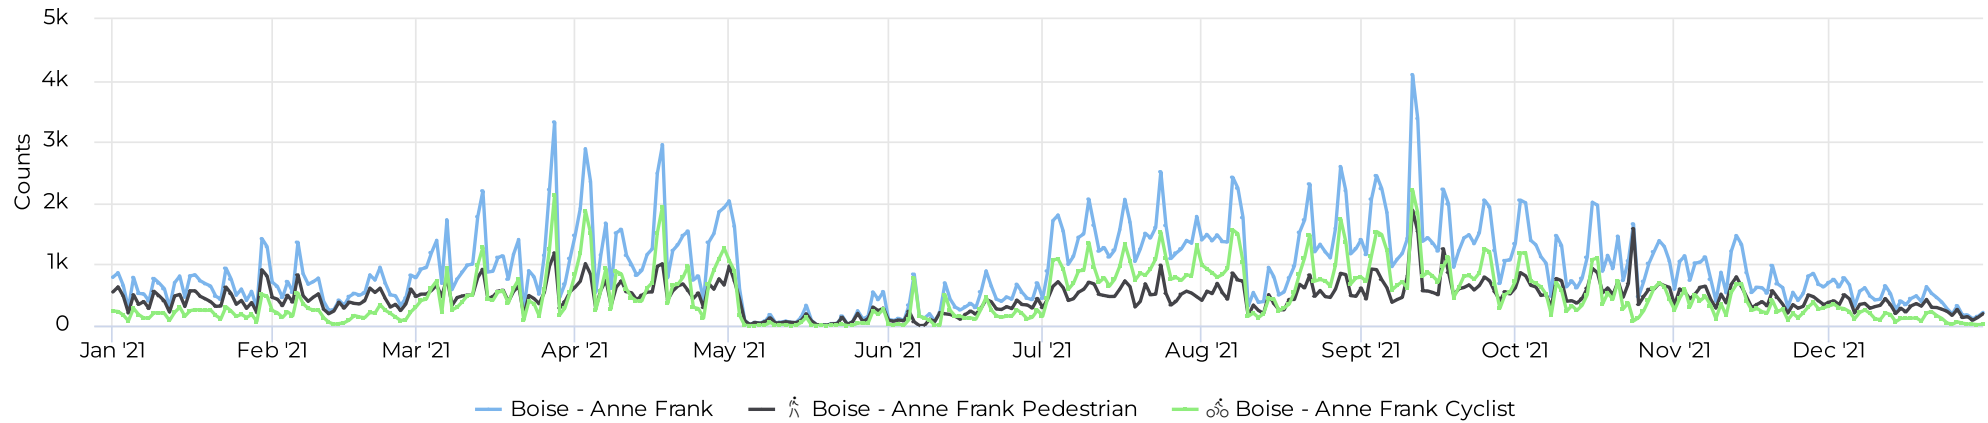

473

Daily Avg. - Weekend - Cycli...

1 periods ▼ 2/7

Daily Average

689

MULTI Peds/Bikes Analysis

January 1, 2021 → December 31, 2021

Daily traffic

Monthly traffic

MULTI Peds/Bikes Analysis

January 1, 2021 → December 31, 2021

Monthly Profile

Daily Profile

Hourly Profile - Weekdays

Hourly Profile - Weekend

MULTI Peds/Bikes Analysis