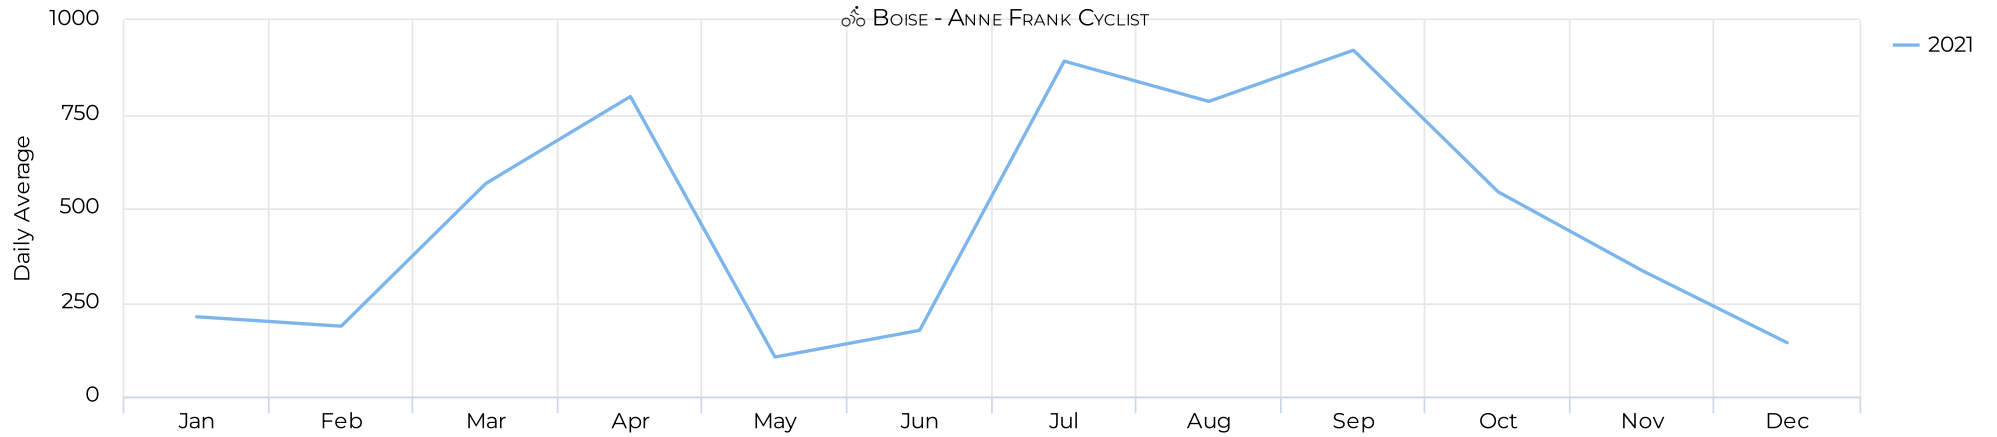

473

Daily Avg. - Weekend - Cycli...

1 periods ▼ 2/7

Daily Average

689

MULTI Peds/Bikes Analysis

January 1, 2021 → December 31, 2021

Daily traffic

Monthly traffic

MULTI Peds/Bikes Analysis

January 1, 2021 → December 31, 2021

Monthly Profile

Daily Profile

Hourly Profile - Weekdays

Hourly Profile - Weekend

MULTI Peds/Bikes Analysis

January 1, 2021 → December 31, 2021

Annual Comparison - Pedestrians

Hourly Profile - Pedestrians

Hourly Profile - Pedestrians

MULTI Peds/Bikes Analysis

January 1, 2021 → December 31, 2021

Annual Comparison - Cyclists

Hourly Profile - Cyclists

Hourly Profile - Cyclists