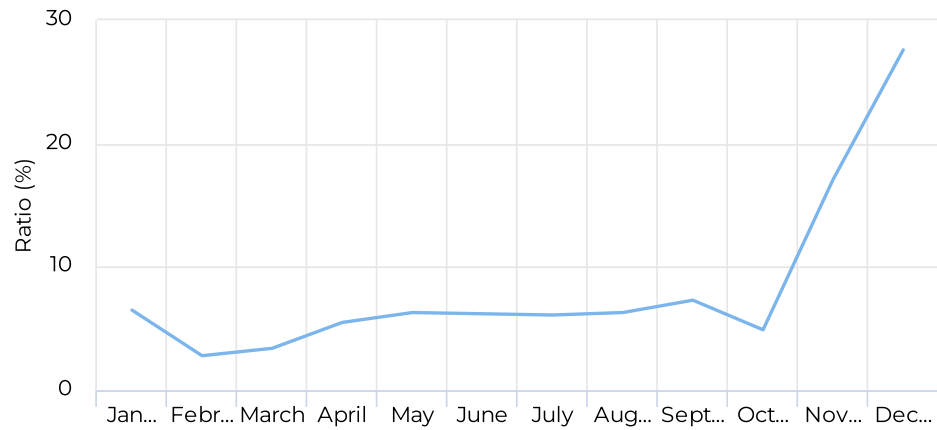

📅 01/01/2021 → 12/31/2021

Daily Average

0

Daily Avg. - Weekend - Cycli...

📅 1 periods ▼ 2/7

Daily Average

0

MULTI Peds/Bikes Analysis

January 1, 2021 → December 31, 2021

Daily traffic

Monthly traffic

MULTI Peds/Bikes Analysis

January 1, 2021 → December 31, 2021

Monthly Profile

Daily Profile

Hourly Profile - Weekdays

Hourly Profile - Weekend

MULTI Peds/Bikes Analysis

January 1, 2021 → December 31, 2021

Annual Comparison - Pedestrians

Hourly Profile - Pedestrians

Hourly Profile - Pedestrians

MULTI Peds/Bikes Analysis

January 1, 2021 → December 31, 2021