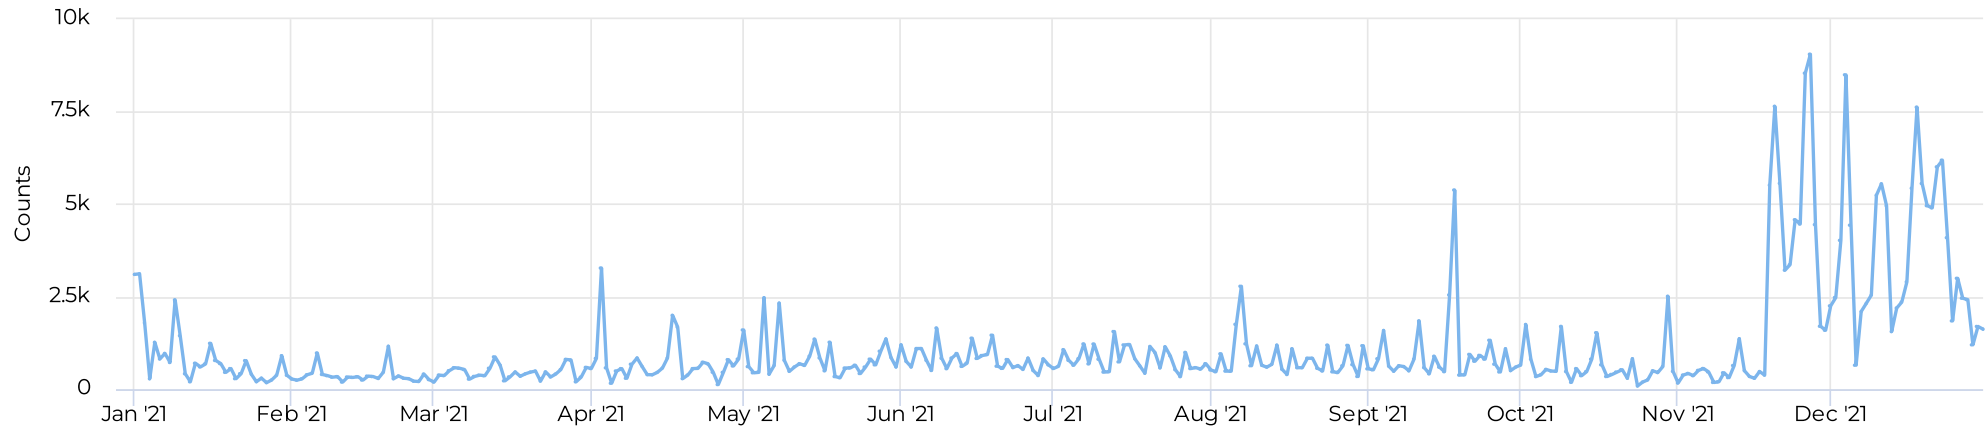

Daily Avg. - Week - Pedestria...

Daily Average

1,106

Daily Avg. - Weekend - Pede...

📅 01/01/2021 → 12/31/2021

Daily Average

1,549

Daily Avg. - Week - Cyclists

📅 01/01/2021 → 12/31/2021

Daily Average

0

Daily Avg. - Weekend - Cycli...

📅 1 periods ▼ 2/7

Daily Average

0

MULTI Peds/Bikes Analysis

January 1, 2021 → December 31, 2021

Daily traffic

Monthly traffic

MULTI Peds/Bikes Analysis

January 1, 2021 → December 31, 2021

Monthly Profile

Daily Profile

Hourly Profile - Weekdays