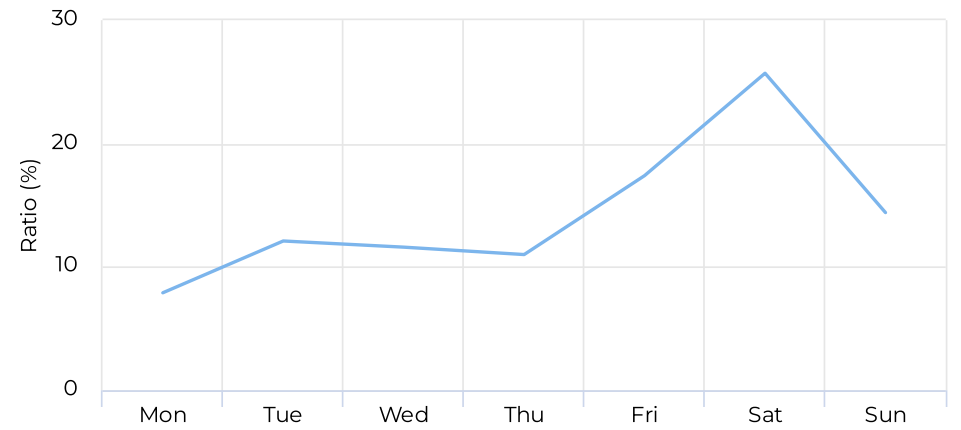

January 1, 2021 → December 31, 2021

Daily traffic

Monthly traffic

MULTI Peds/Bikes Analysis

January 1, 2021 → December 31, 2021

Monthly Profile

Daily Profile

Hourly Profile - Weekdays

Hourly Profile - Weekend

MULTI Peds/Bikes Analysis

January 1, 2021 → December 31, 2021

Annual Comparison - Pedestrians

Hourly Profile - Pedestrians

Hourly Profile - Pedestrians

MULTI Peds/Bikes Analysis

January 1, 2021 → December 31, 2021