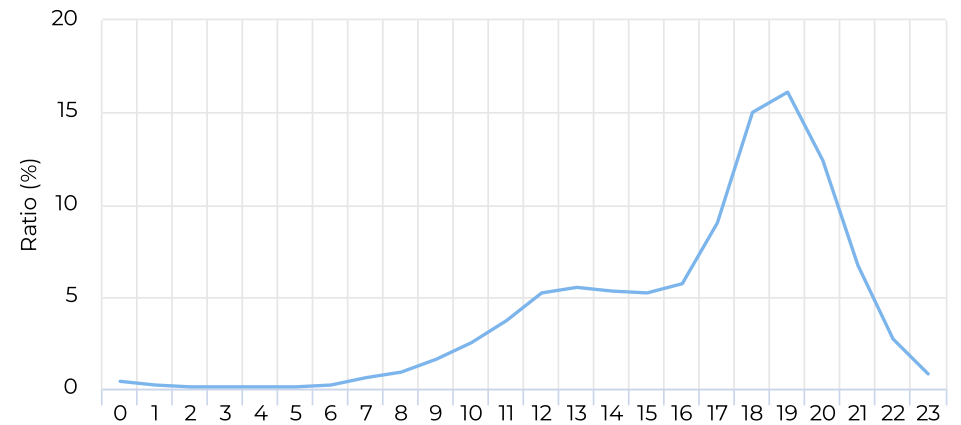

January 1, 2021 → December 31, 2021

Daily traffic

Monthly traffic

MULTI Peds/Bikes Analysis

January 1, 2021 → December 31, 2021

Monthly Profile

Daily Profile

Hourly Profile - Weekdays

Hourly Profile - Weekend

MULTI Peds/Bikes Analysis

January 1, 2021 → December 31, 2021

Annual Comparison - Pedestrians

Hourly Profile - Pedestrians

Hourly Profile - Pedestrians

MULTI Peds/Bikes Analysis

January 1, 2021 → December 31, 2021