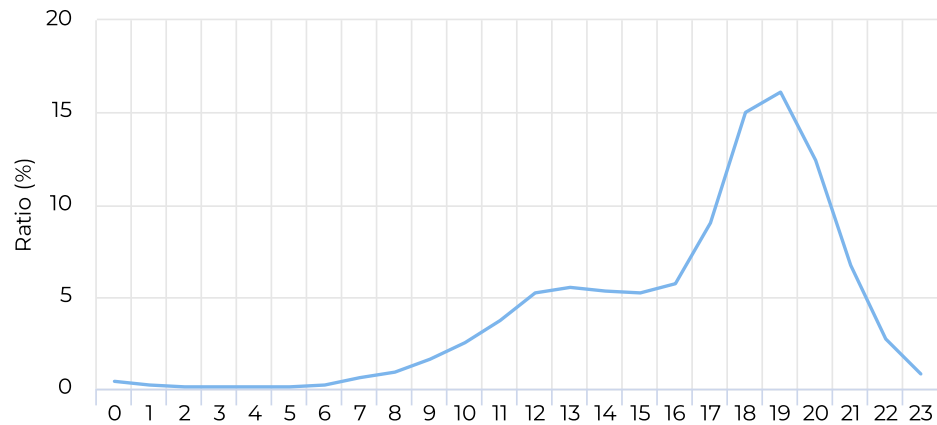

January 1, 2021 → December 31, 2021

Daily traffic

Monthly traffic

MULTI Peds/Bikes Analysis

January 1, 2021 → December 31, 2021

Monthly Profile

Daily Profile

Hourly Profile - Weekdays

Hourly Profile - Weekend

MULTI Peds/Bikes Analysis

January 1, 2021 → December 31, 2021

Annual Comparison - Pedestrians

Hourly Profile - Pedestrians

Hourly Profile - Pedestrians

MULTI Peds/Bikes Analysis

January 1, 2021 → December 31, 2021