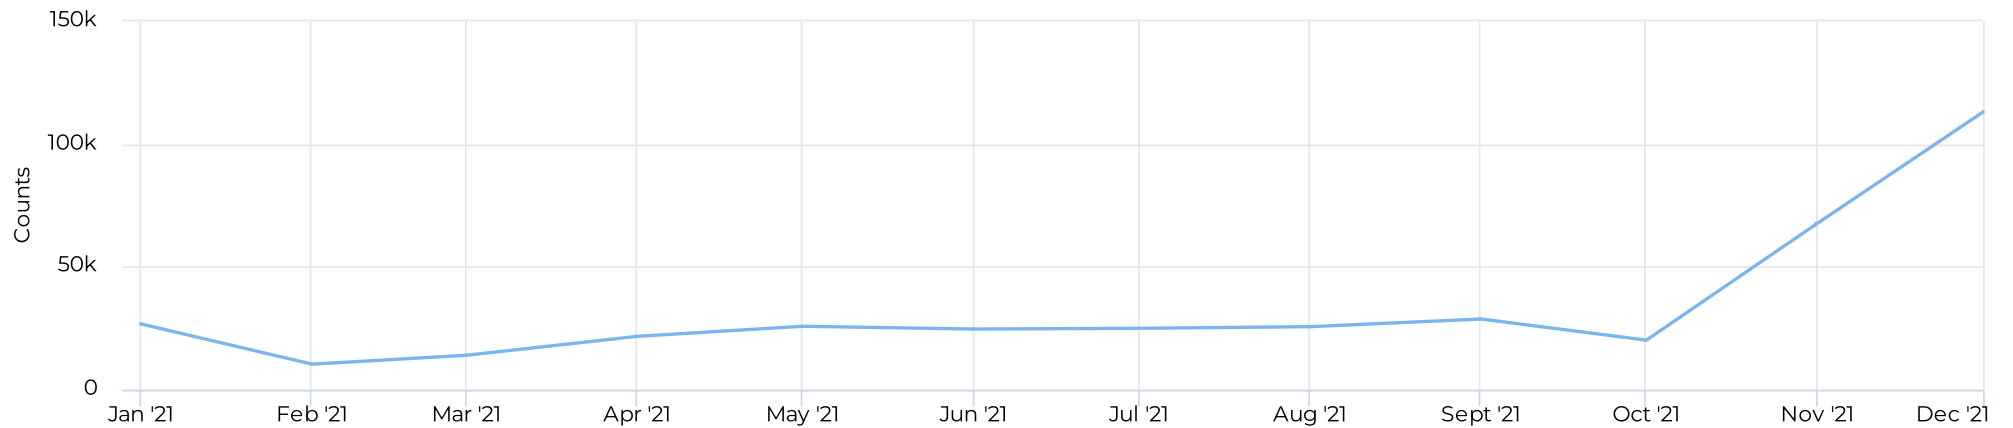

Daily Avg. - Week - Pedestria...

Daily Average

1,106

Daily Avg. - Weekend - Pede...

📅 01/01/2021 → 12/31/2021

Daily Average

1,549

Daily Avg. - Week - Cyclists

📅 01/01/2021 → 12/31/2021

Daily Average

0

Daily Avg. - Weekend - Cycli...

📅 1 periods ▼ 2/7

Daily Average

0

MULTI Peds/Bikes Analysis

January 1, 2021 → December 31, 2021

Daily traffic

Monthly traffic

MULTI Peds/Bikes Analysis

January 1, 2021 → December 31, 2021

Monthly Profile

Daily Profile

Hourly Profile - Weekdays

Hourly Profile - Weekend

MULTI Peds/Bikes Analysis

January 1, 2021 → December 31, 2021

Annual Comparison - Pedestrians

Hourly Profile - Pedestrians

Hourly Profile - Pedestrians

MULTI Peds/Bikes Analysis

January 1, 2021 → December 31, 2021