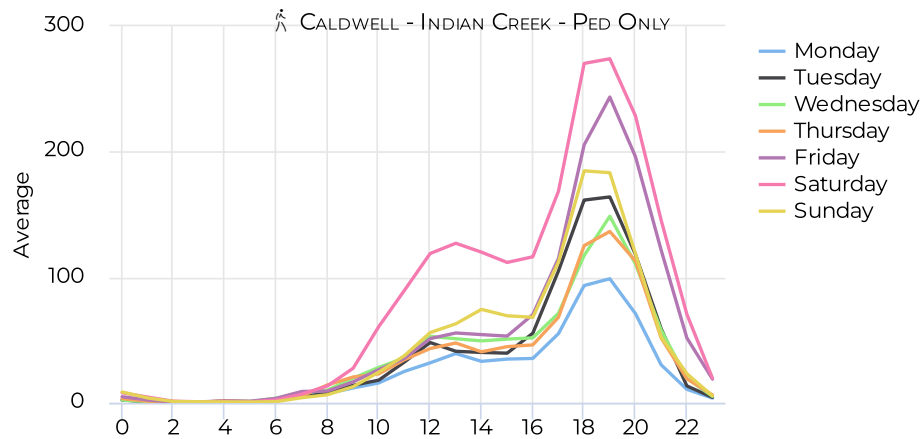

January 1, 2021 → December 31, 2021

Daily traffic

Monthly traffic

MULTI Peds/Bikes Analysis

January 1, 2021 → December 31, 2021

Monthly Profile

Daily Profile

Hourly Profile - Weekdays

Hourly Profile - Weekend

MULTI Peds/Bikes Analysis

January 1, 2021 → December 31, 2021

Annual Comparison - Pedestrians

Hourly Profile - Pedestrians

Hourly Profile - Pedestrians

MULTI Peds/Bikes Analysis

January 1, 2021 → December 31, 2021

Annual Comparison - Cyclists

No Data

Hourly Profile - Cyclists

No Data

Hourly Profile - Cyclists

No Data