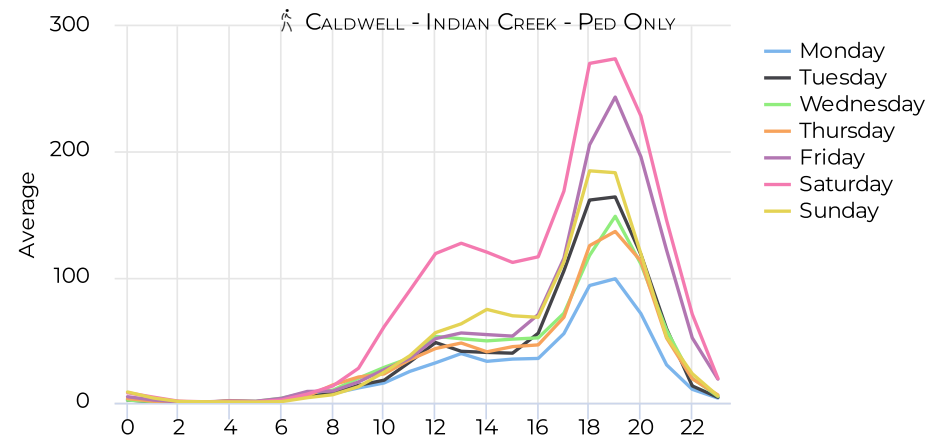

January 1, 2021 → December 31, 2021

Daily traffic

Monthly traffic

MULTI Peds/Bikes Analysis

January 1, 2021 → December 31, 2021

Monthly Profile

Daily Profile

Hourly Profile - Weekdays

Hourly Profile - Weekend

MULTI Peds/Bikes Analysis

January 1, 2021 → December 31, 2021

Annual Comparison - Pedestrians

Hourly Profile - Pedestrians

Hourly Profile - Pedestrians

MULTI Peds/Bikes Analysis

January 1, 2021 → December 31, 2021

Annual Comparison - Cyclists

No Data

Hourly Profile - Cyclists

No Data

Hourly Profile - Cyclists

No Data