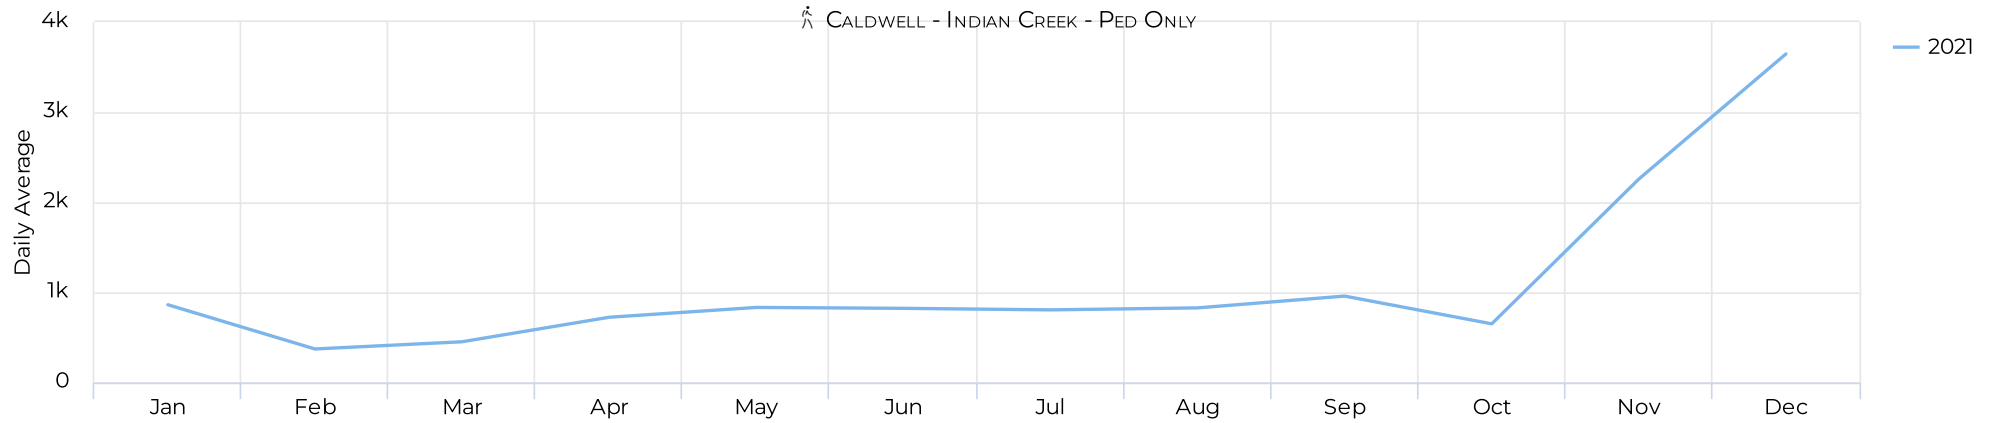

📅 01/01/2021 → 12/31/2021

Daily Average

0

Daily Avg. - Weekend - Cycli...

📅 1 periods ▼ 2/7

Daily Average

0

MULTI Peds/Bikes Analysis

January 1, 2021 → December 31, 2021

Daily traffic

Monthly traffic

MULTI Peds/Bikes Analysis

January 1, 2021 → December 31, 2021

Monthly Profile

Daily Profile

Hourly Profile - Weekdays

Hourly Profile - Weekend

MULTI Peds/Bikes Analysis

January 1, 2021 → December 31, 2021

Annual Comparison - Pedestrians

Hourly Profile - Pedestrians

Hourly Profile - Pedestrians

MULTI Peds/Bikes Analysis

January 1, 2021 → December 31, 2021