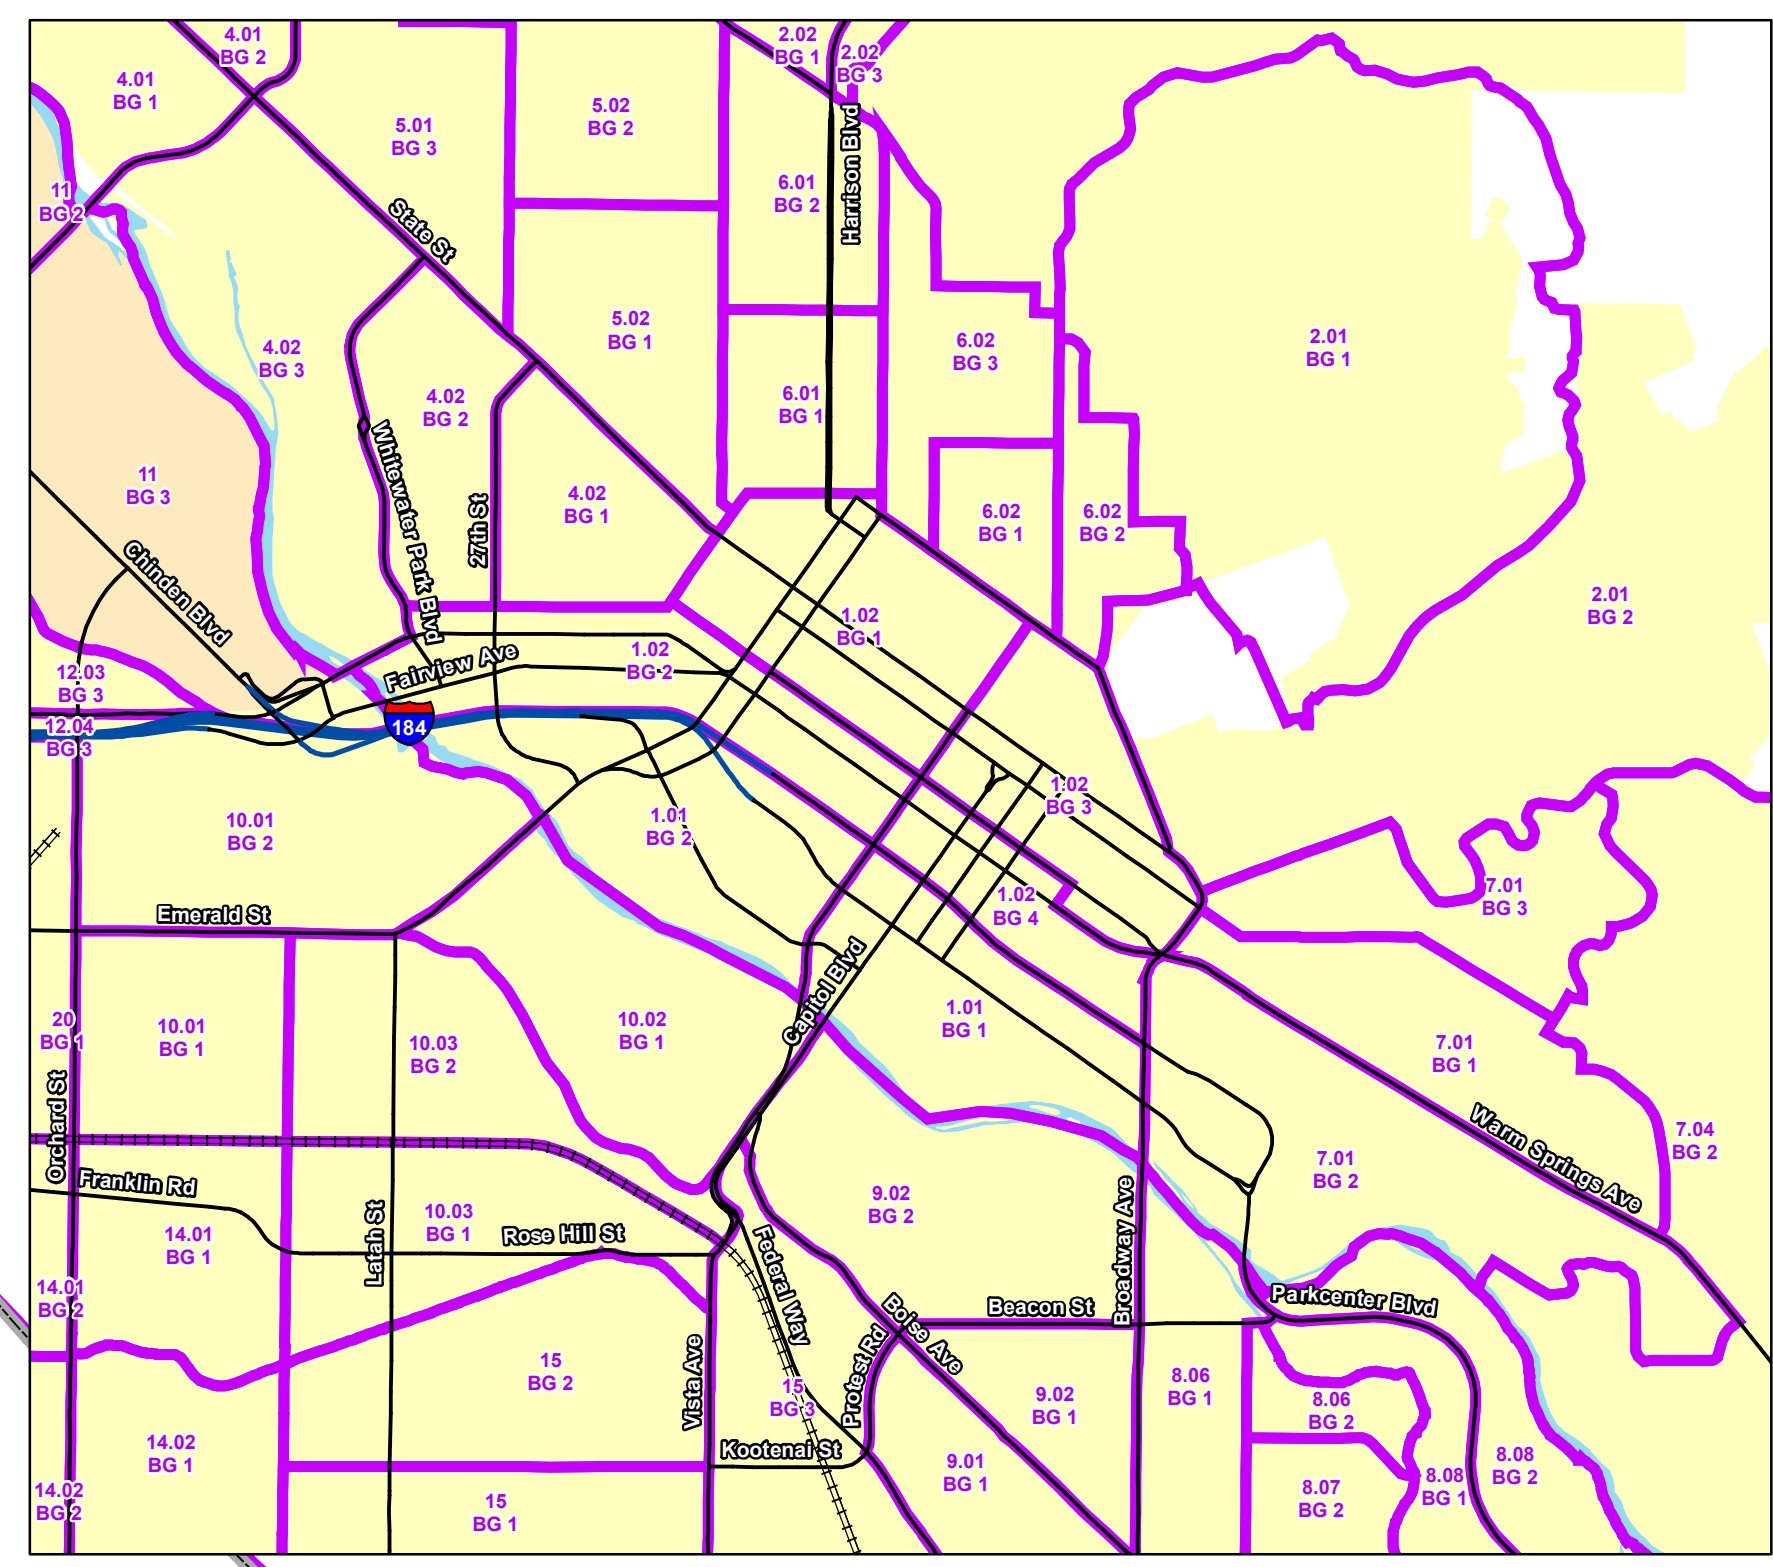

Ada and Canyon Counties Census Block Groups 2020

Boundaries approved 2021
Map updated December 2021

- Rail
- Interstate
- Major Roads
- 2020 Census Block Groups
- Boise
- Garden City
- Eagle
- Meridian
- Kuna
- Star
- Nampa
- Caldwell
- Middleton
- Melba
- Notus
- Greenleaf
- Parma
- Wilder
- County Boundaries