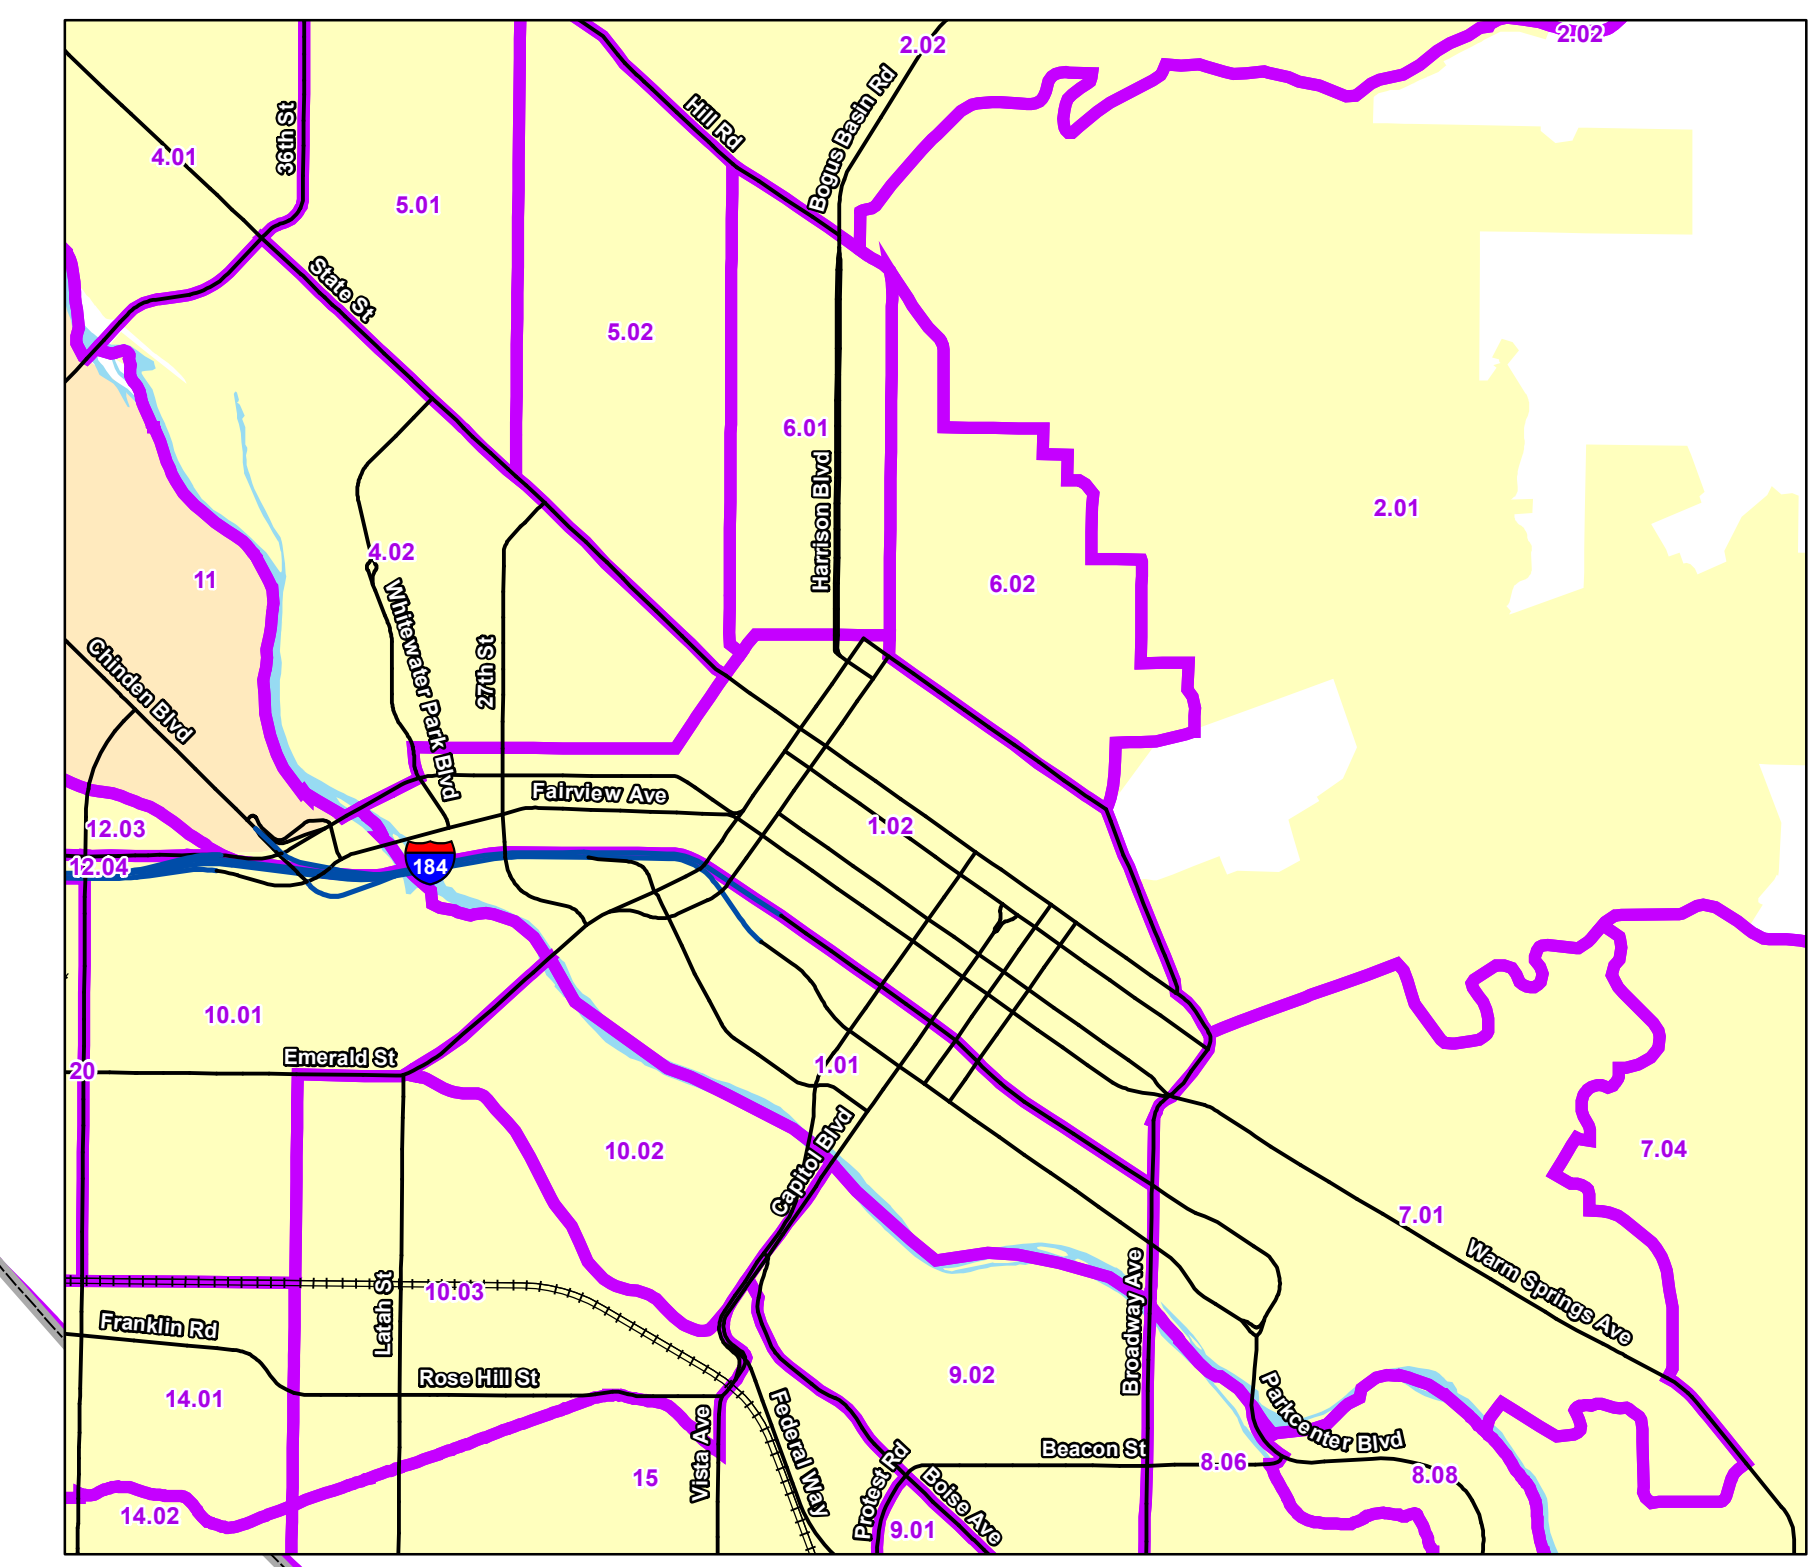

# Ada and Canyon Counties Census Tracts 2020

Boise Downtown

Boundaries approved 2021  
Map updated December 2021

-  Rail
-  Interstate
-  Major Roads
-  2020 Census Tracts
-  Boise
-  Garden City
-  Eagle
-  Meridian
-  Kuna
-  Star
-  Nampa
-  Caldwell
-  Middleton
-  Melba
-  Notus
-  Greenleaf
-  Parma
-  Wilder
-  County Boundaries