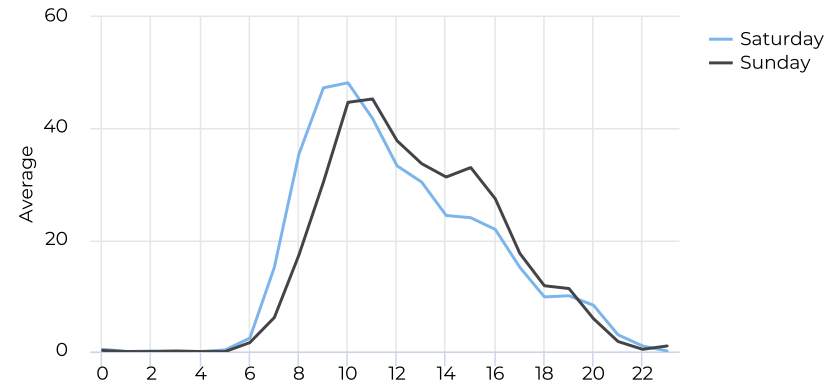

Eagle/GC Greenbelt

January 1, 2020 → December 31, 2020

Time Series

01/01/2020 → 12/31/2020

Eagle/GC Greenbelt

January 1, 2020 → December 31, 2020

Monthly Profile

Daily Profile

Hourly Profile - Weekdays

01/01/2020 → 12/31/2020

Hourly Profile - Weekend

01/01/2020 → 12/31/2020

January 1, 2020 → December 31, 2020

Annual Comparison - Pedestrians

01/01/2020 → 12/31/2020

Hourly Profile - Pedestrians

01/01/2020 → 12/31/2020

Hourly Profile - Pedestrians

01/01/2020 → 12/31/2020

January 1, 2020 → December 31, 2020

Annual Comparison - Cyclists

01/01/2020 → 12/31/2020

Hourly Profile - Cyclists

01/01/2020 → 12/31/2020