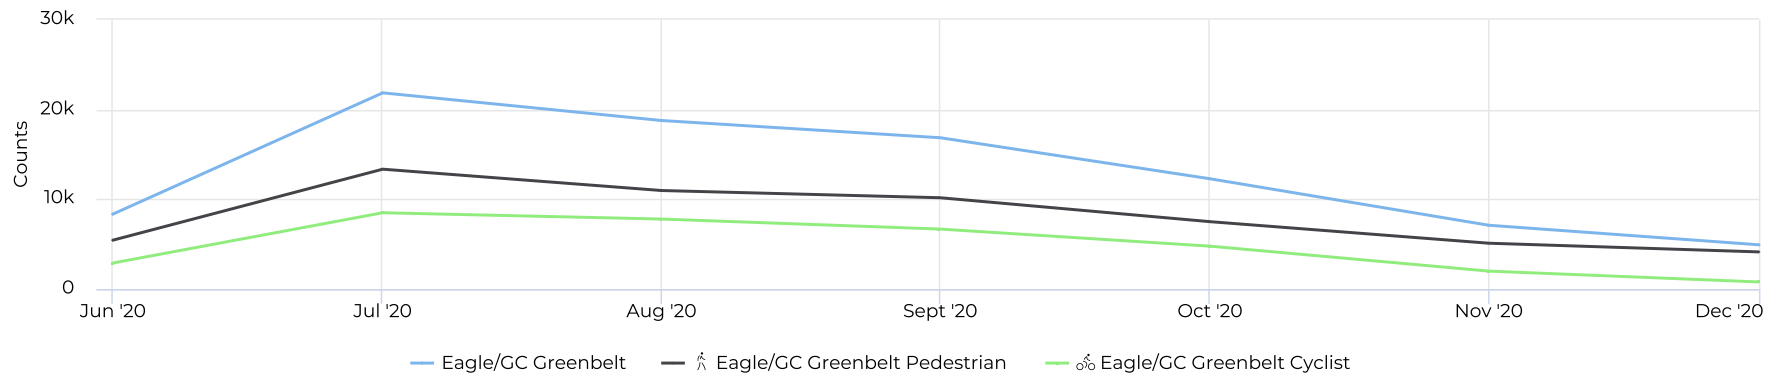

📊 Compared to 01/02/2019 → 01/02/2020

Daily Avg. - Weekend - Pede...

📅 01/01/2020 → 12/31/2020

Daily Average

365

📊 Compared to 01/02/2019 → 01/02/2020

Daily Avg. - Week - Cyclists

📅 01/01/2020 → 12/31/2020

Daily Average

144

📊 Compared to 01/02/2019 → 01/02/2020

Daily Avg. - Weekend - Cycli...

📅 01/01/2020 → 12/31/2020

Daily Average

238

📊 Compared to 01/02/2019 → 01/02/2020

Eagle/GC Greenbelt

January 1, 2020 → December 31, 2020

Time Series

01/01/2020 → 12/31/2020

Eagle/GC Greenbelt

January 1, 2020 → December 31, 2020

Monthly Profile

Daily Profile

Hourly Profile - Weekdays

01/01/2020 → 12/31/2020

Hourly Profile - Weekend

01/01/2020 → 12/31/2020

January 1, 2020 → December 31, 2020

Annual Comparison - Pedestrians

01/01/2020 → 12/31/2020

Hourly Profile - Pedestrians