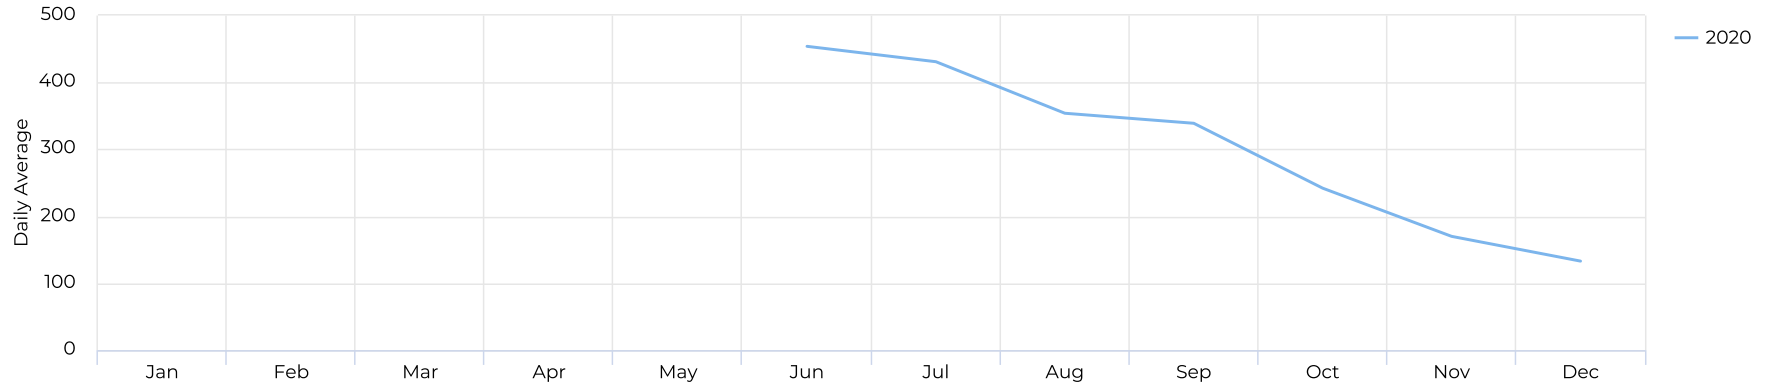

Eagle/GC Greenbelt

January 1, 2020 → December 31, 2020

Time Series

01/01/2020 → 12/31/2020

Eagle/GC Greenbelt

January 1, 2020 → December 31, 2020

Monthly Profile

Daily Profile

Hourly Profile - Weekdays

01/01/2020 → 12/31/2020

Hourly Profile - Weekend

01/01/2020 → 12/31/2020

January 1, 2020 → December 31, 2020

Annual Comparison - Pedestrians

01/01/2020 → 12/31/2020

Hourly Profile - Pedestrians

01/01/2020 → 12/31/2020

Hourly Profile - Pedestrians

01/01/2020 → 12/31/2020

January 1, 2020 → December 31, 2020

Annual Comparison - Cyclists

01/01/2020 → 12/31/2020

Hourly Profile - Cyclists

01/01/2020 → 12/31/2020

Hourly Profile - Cyclists

01/01/2020 → 12/31/2020