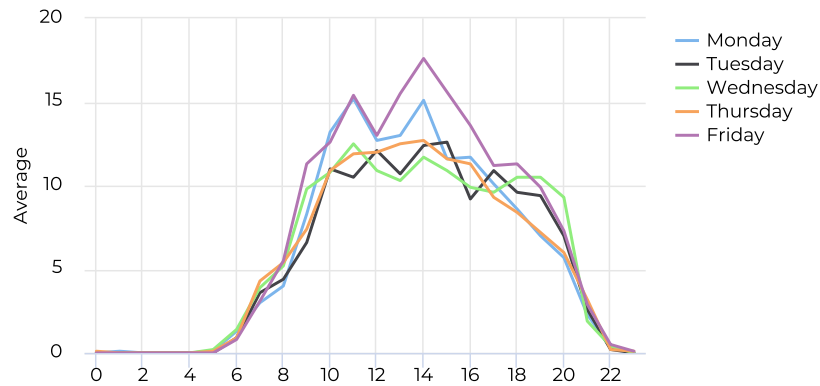

Hourly Profile - Weekdays

01/01/2020 → 12/31/2020

Hourly Profile - Weekend

01/01/2020 → 12/31/2020

January 1, 2020 → December 31, 2020

Annual Comparison - Pedestrians

01/01/2020 → 12/31/2020

Hourly Profile - Pedestrians

01/01/2020 → 12/31/2020

Hourly Profile - Pedestrians

01/01/2020 → 12/31/2020

January 1, 2020 → December 31, 2020

Annual Comparison - Cyclists

01/01/2020 → 12/31/2020

Hourly Profile - Cyclists

01/01/2020 → 12/31/2020

Hourly Profile - Cyclists

01/01/2020 → 12/31/2020