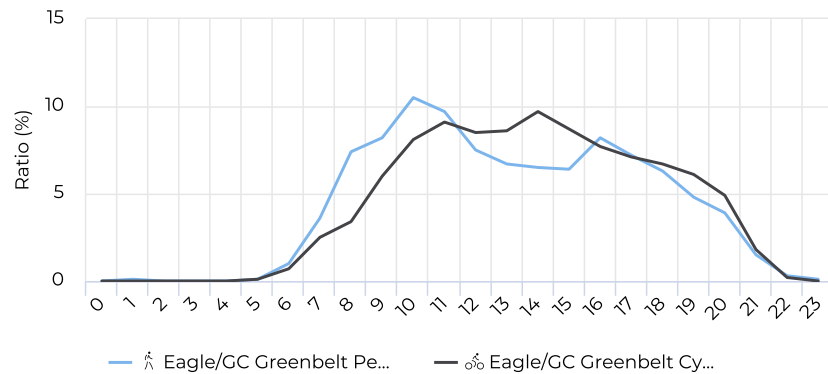

Daily Average

144

📊 Compared to 01/02/2019 → 01/02/2020

Daily Avg. - Weekend - Cycli...

📅 01/01/2020 → 12/31/2020

Daily Average

238

📊 Compared to 01/02/2019 → 01/02/2020

Eagle/GC Greenbelt

January 1, 2020 → December 31, 2020

Time Series

01/01/2020 → 12/31/2020

Eagle/GC Greenbelt

January 1, 2020 → December 31, 2020

Monthly Profile

Daily Profile

Hourly Profile - Weekdays

01/01/2020 → 12/31/2020

Hourly Profile - Weekend

01/01/2020 → 12/31/2020

January 1, 2020 → December 31, 2020

Annual Comparison - Pedestrians

01/01/2020 → 12/31/2020

Hourly Profile - Pedestrians