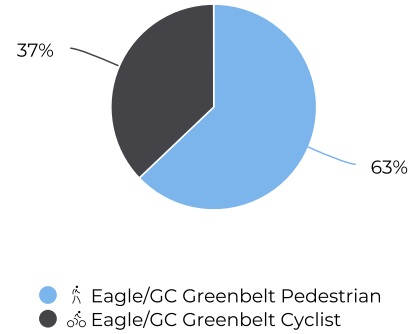

Eagle/GC Greenbelt

January 1, 2020 → December 31, 2020

Location

Distribution by User Type

Daily Avg. - Week - Pedestri...

📅 01/01/2020 → 12/31/2020

Daily Average

259