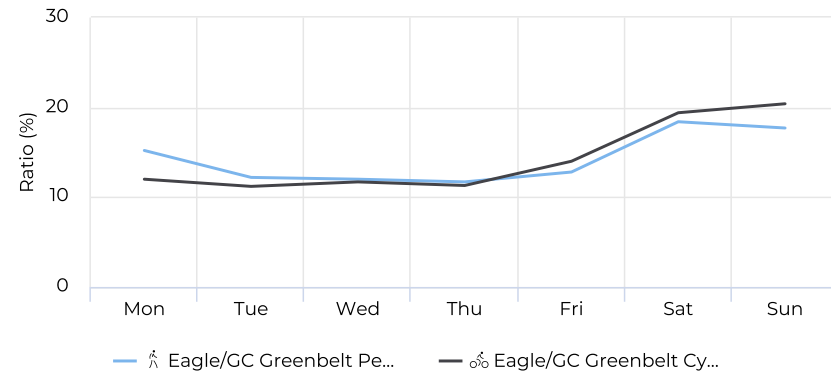

Daily Average

144

📊 Compared to 01/02/2019 → 01/02/2020

Daily Avg. - Weekend - Cycli...

📅 01/01/2020 → 12/31/2020

Daily Average

238

📊 Compared to 01/02/2019 → 01/02/2020

Eagle/GC Greenbelt

January 1, 2020 → December 31, 2020

Time Series

01/01/2020 → 12/31/2020

Eagle/GC Greenbelt

January 1, 2020 → December 31, 2020

Monthly Profile

Daily Profile

Hourly Profile - Weekdays

01/01/2020 → 12/31/2020

Hourly Profile - Weekend

01/01/2020 → 12/31/2020

January 1, 2020 → December 31, 2020

Annual Comparison - Pedestrians

01/01/2020 → 12/31/2020

Hourly Profile - Pedestrians