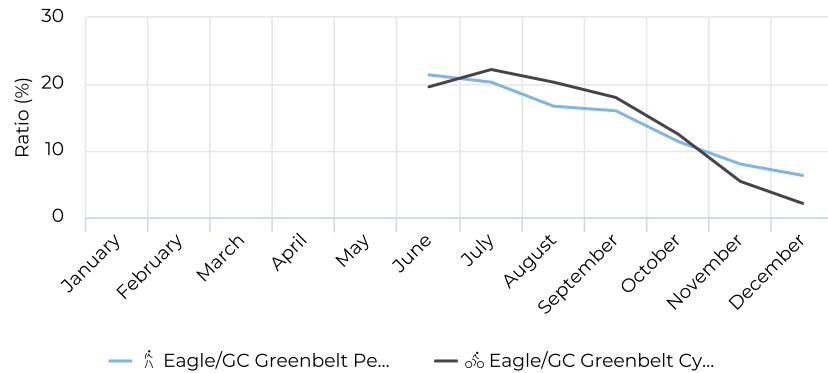

Daily Average

144

📊 Compared to 01/02/2019 → 01/02/2020

Daily Avg. - Weekend - Cycli...

📅 01/01/2020 → 12/31/2020

Daily Average

238

📊 Compared to 01/02/2019 → 01/02/2020

Eagle/GC Greenbelt

January 1, 2020 → December 31, 2020

Time Series

01/01/2020 → 12/31/2020

Eagle/GC Greenbelt

January 1, 2020 → December 31, 2020

Monthly Profile

Daily Profile

Hourly Profile - Weekdays

01/01/2020 → 12/31/2020

Hourly Profile - Weekend

01/01/2020 → 12/31/2020

January 1, 2020 → December 31, 2020

Annual Comparison - Pedestrians

01/01/2020 → 12/31/2020

Hourly Profile - Pedestrians

01/01/2020 → 12/31/2020

Hourly Profile - Pedestrians

01/01/2020 → 12/31/2020

January 1, 2020 → December 31, 2020

Annual Comparison - Cyclists

01/01/2020 → 12/31/2020

Hourly Profile - Cyclists

01/01/2020 → 12/31/2020