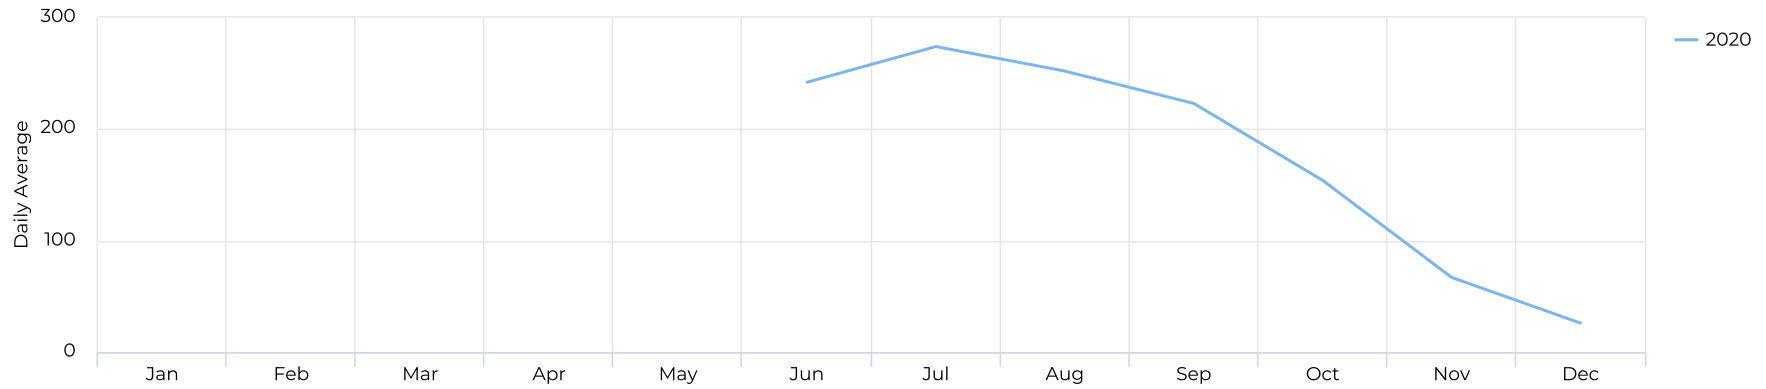

Eagle/GC Greenbelt

January 1, 2020 → December 31, 2020

Time Series

01/01/2020 → 12/31/2020

Eagle/GC Greenbelt

January 1, 2020 → December 31, 2020

Monthly Profile

Daily Profile

Hourly Profile - Weekdays

01/01/2020 → 12/31/2020

Hourly Profile - Weekend

01/01/2020 → 12/31/2020

January 1, 2020 → December 31, 2020

Annual Comparison - Pedestrians

01/01/2020 → 12/31/2020

Hourly Profile - Pedestrians

01/01/2020 → 12/31/2020

Hourly Profile - Pedestrians

01/01/2020 → 12/31/2020

January 1, 2020 → December 31, 2020

Annual Comparison - Cyclists

01/01/2020 → 12/31/2020

Hourly Profile - Cyclists

01/01/2020 → 12/31/2020

Hourly Profile - Cyclists

01/01/2020 → 12/31/2020