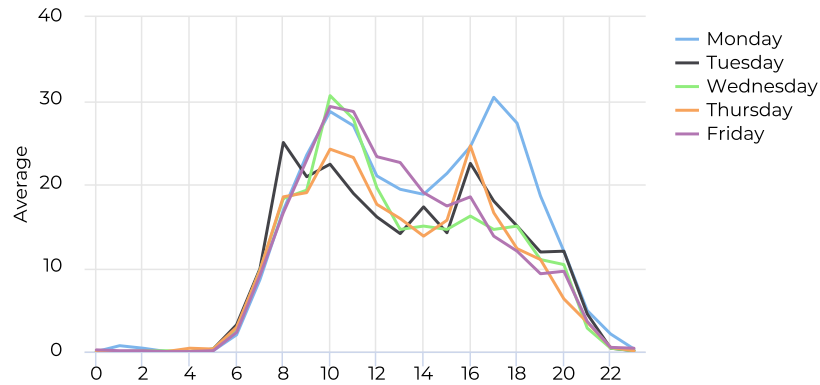

Eagle/GC Greenbelt

January 1, 2020 → December 31, 2020

Time Series

01/01/2020 → 12/31/2020

Eagle/GC Greenbelt

January 1, 2020 → December 31, 2020

Monthly Profile

Daily Profile

Hourly Profile - Weekdays

01/01/2020 → 12/31/2020

Hourly Profile - Weekend

01/01/2020 → 12/31/2020

January 1, 2020 → December 31, 2020

Annual Comparison - Pedestrians

01/01/2020 → 12/31/2020

Hourly Profile - Pedestrians

01/01/2020 → 12/31/2020

Hourly Profile - Pedestrians

01/01/2020 → 12/31/2020

January 1, 2020 → December 31, 2020

Annual Comparison - Cyclists

01/01/2020 → 12/31/2020

Hourly Profile - Cyclists

01/01/2020 → 12/31/2020