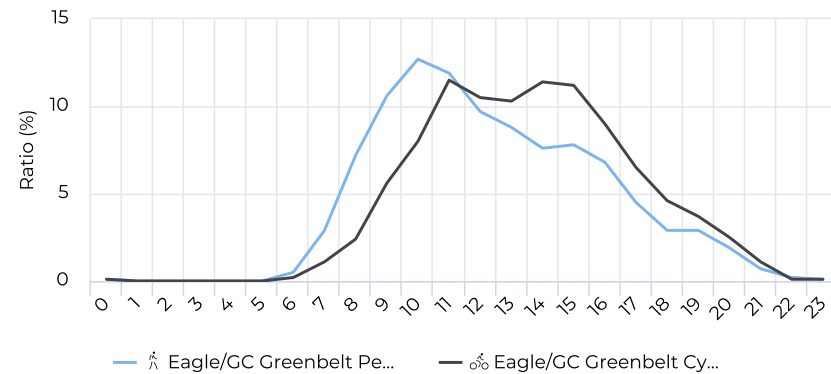

Hourly Profile - Weekend

01/01/2020 → 12/31/2020