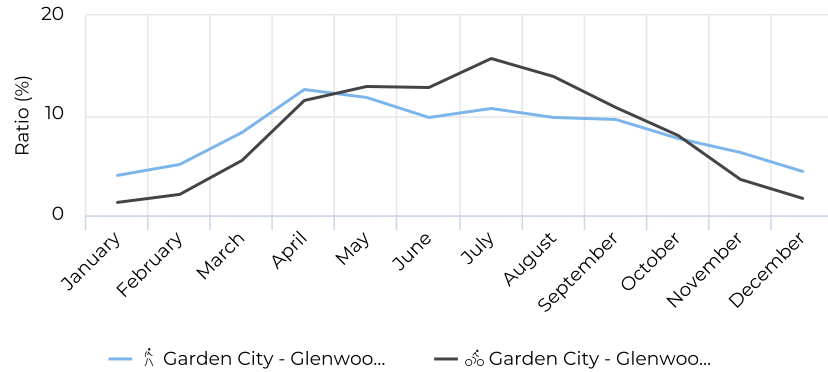

Garden City - Glenwood Bridge

January 1, 2020 → December 31, 2020

Monthly Profile