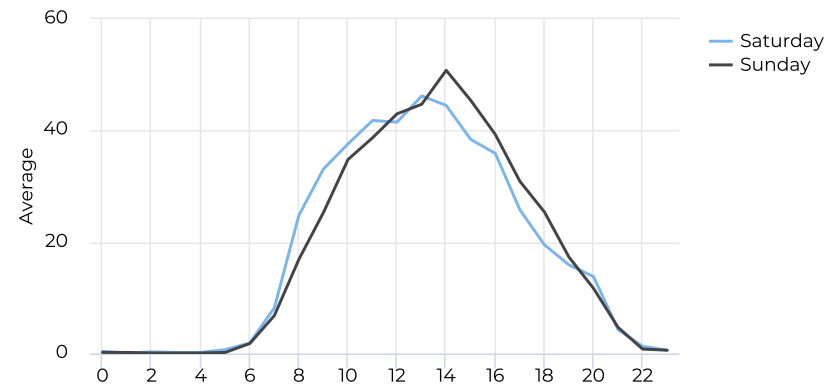

Hourly Profile - Pedestrians

01/01/2020 → 12/31/2020