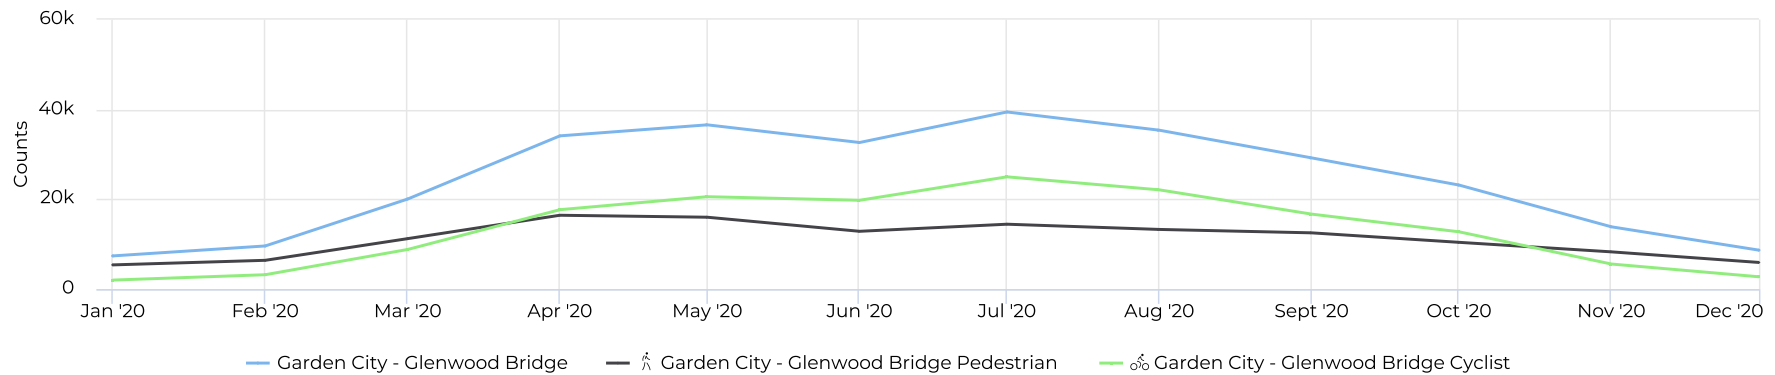

Garden City - Glenwood Bridge

January 1, 2020 → December 31, 2020

Time Series

01/01/2020 → 12/31/2020