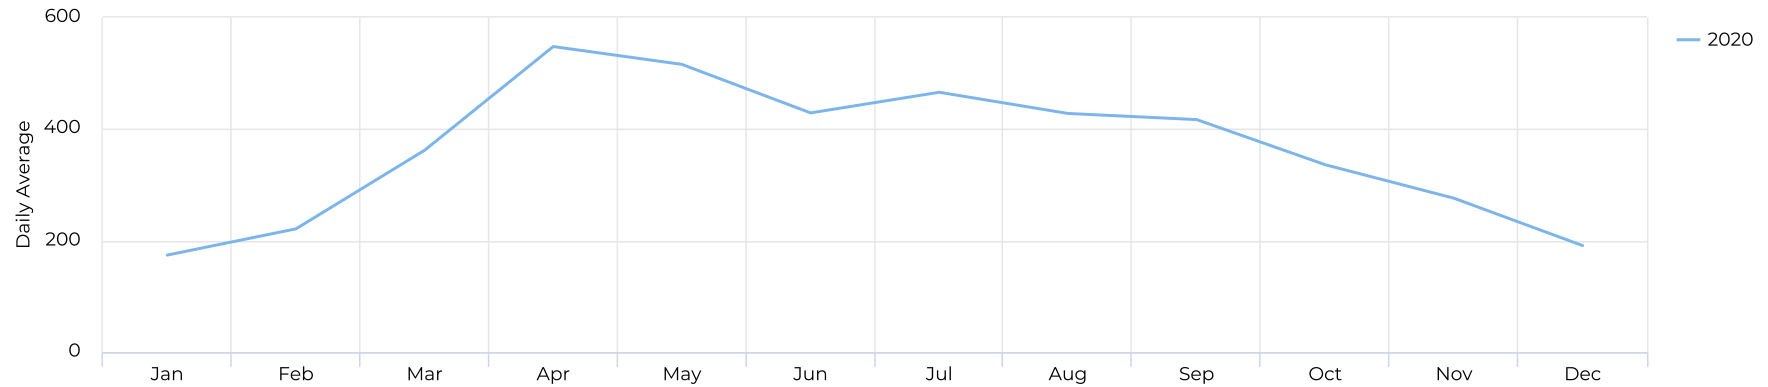

## Hourly Profile - Weekdays

01/01/2020 → 12/31/2020

## Hourly Profile - Weekend

01/01/2020 → 12/31/2020

# Garden City - Glenwood Bridge

January 1, 2020 → December 31, 2020

## Annual Comparison - Pedestrians

01/01/2020 → 12/31/2020