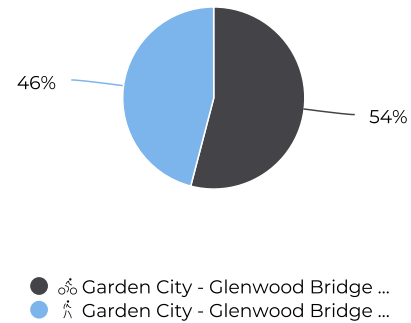

Daily Avg. - Week - Pedestri...

01/01/2020 → 12/31/2020

Daily Average

334

-19.8%

Compared to 01/02/2019 → 01/02/2020

Daily Avg. - Weekend - Pede...

01/01/2020 → 12/31/2020

Daily Average

438

-13.0%

Compared to 01/02/2019 → 01/02/2020

Daily Avg. - Week - Cyclists

01/01/2020 → 12/31/2020

Daily Average

379

+69.0%

Compared to 01/02/2019 → 01/02/2020

Daily Avg. - Weekend - Cycli...

01/01/2020 → 12/31/2020

Daily Average

555

+61.9%

Compared to 01/02/2019 → 01/02/2020