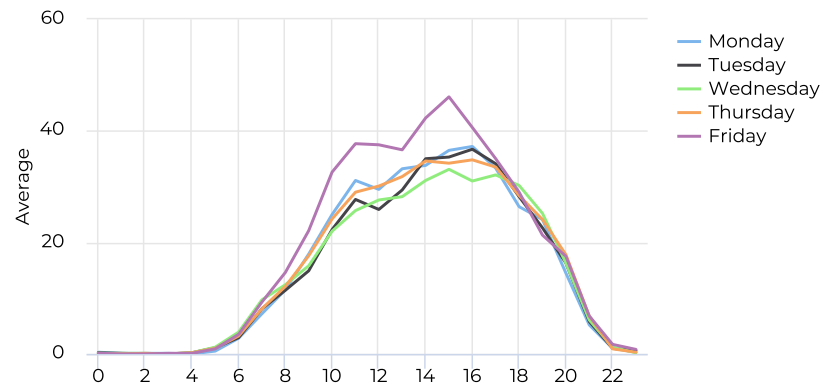

Hourly Profile - Cyclists

01/01/2020 → 12/31/2020