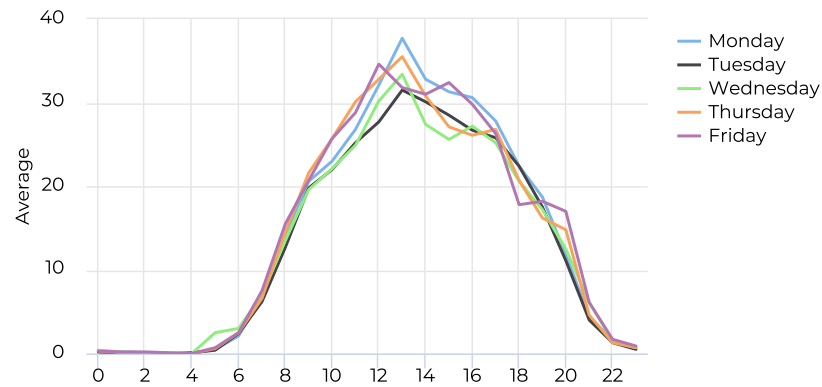

Hourly Profile - Pedestrians

01/01/2020 → 12/31/2020