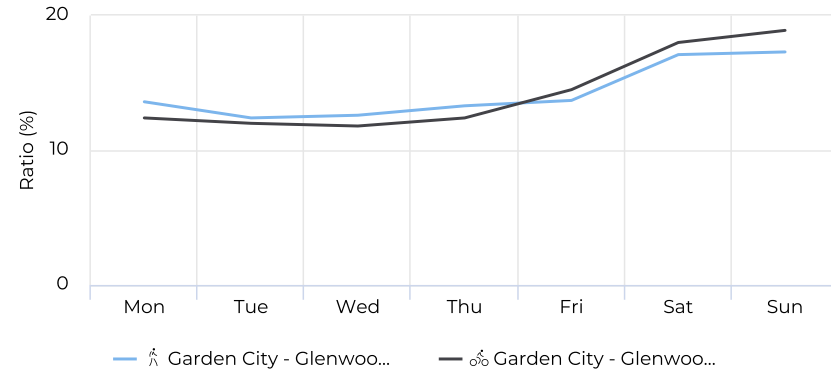

Daily Profile