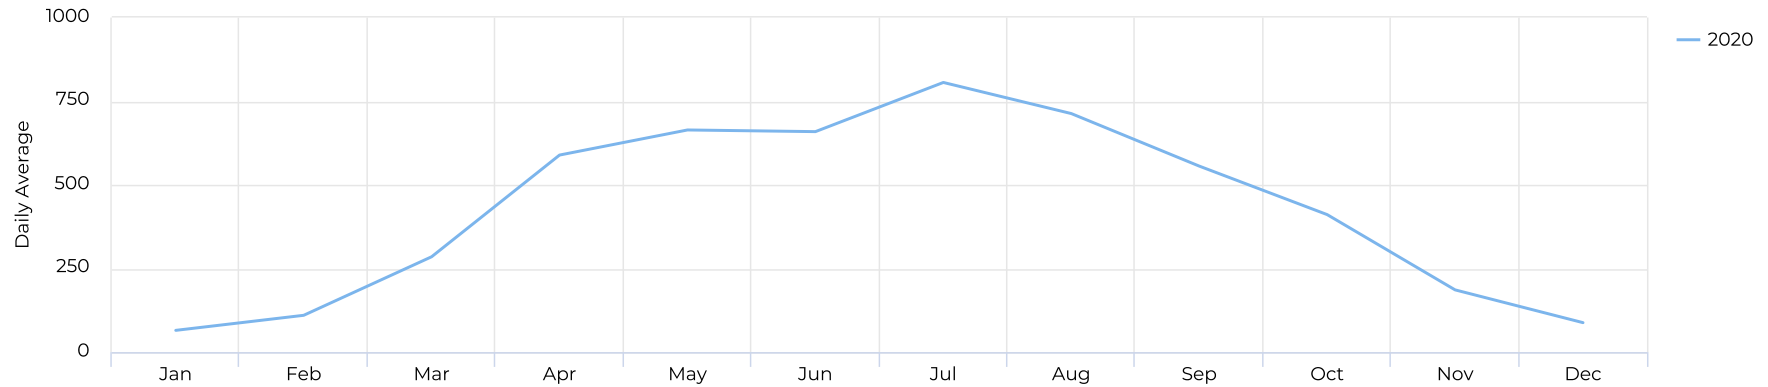

Garden City - Glenwood Bridge

January 1, 2020 → December 31, 2020

Annual Comparison - Cyclists

01/01/2020 → 12/31/2020