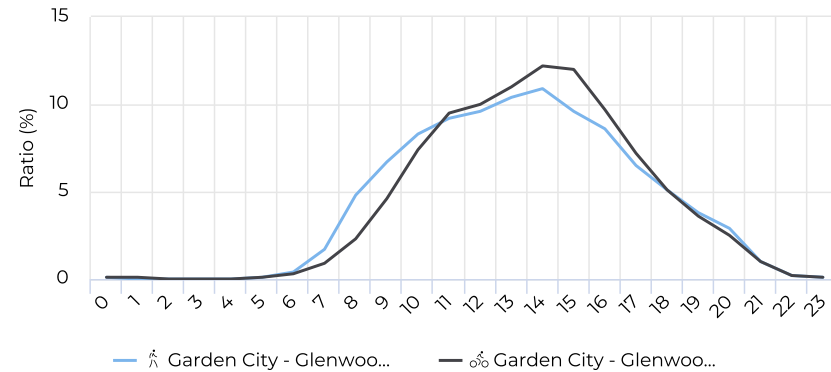

Hourly Profile - Weekend

01/01/2020 → 12/31/2020