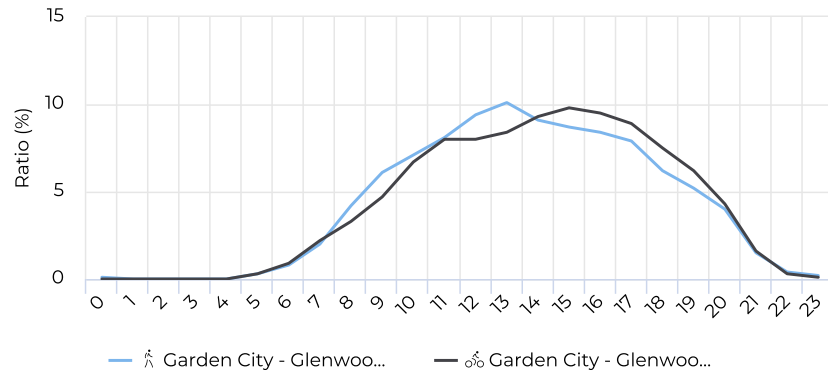

Hourly Profile - Weekdays

01/01/2020 → 12/31/2020