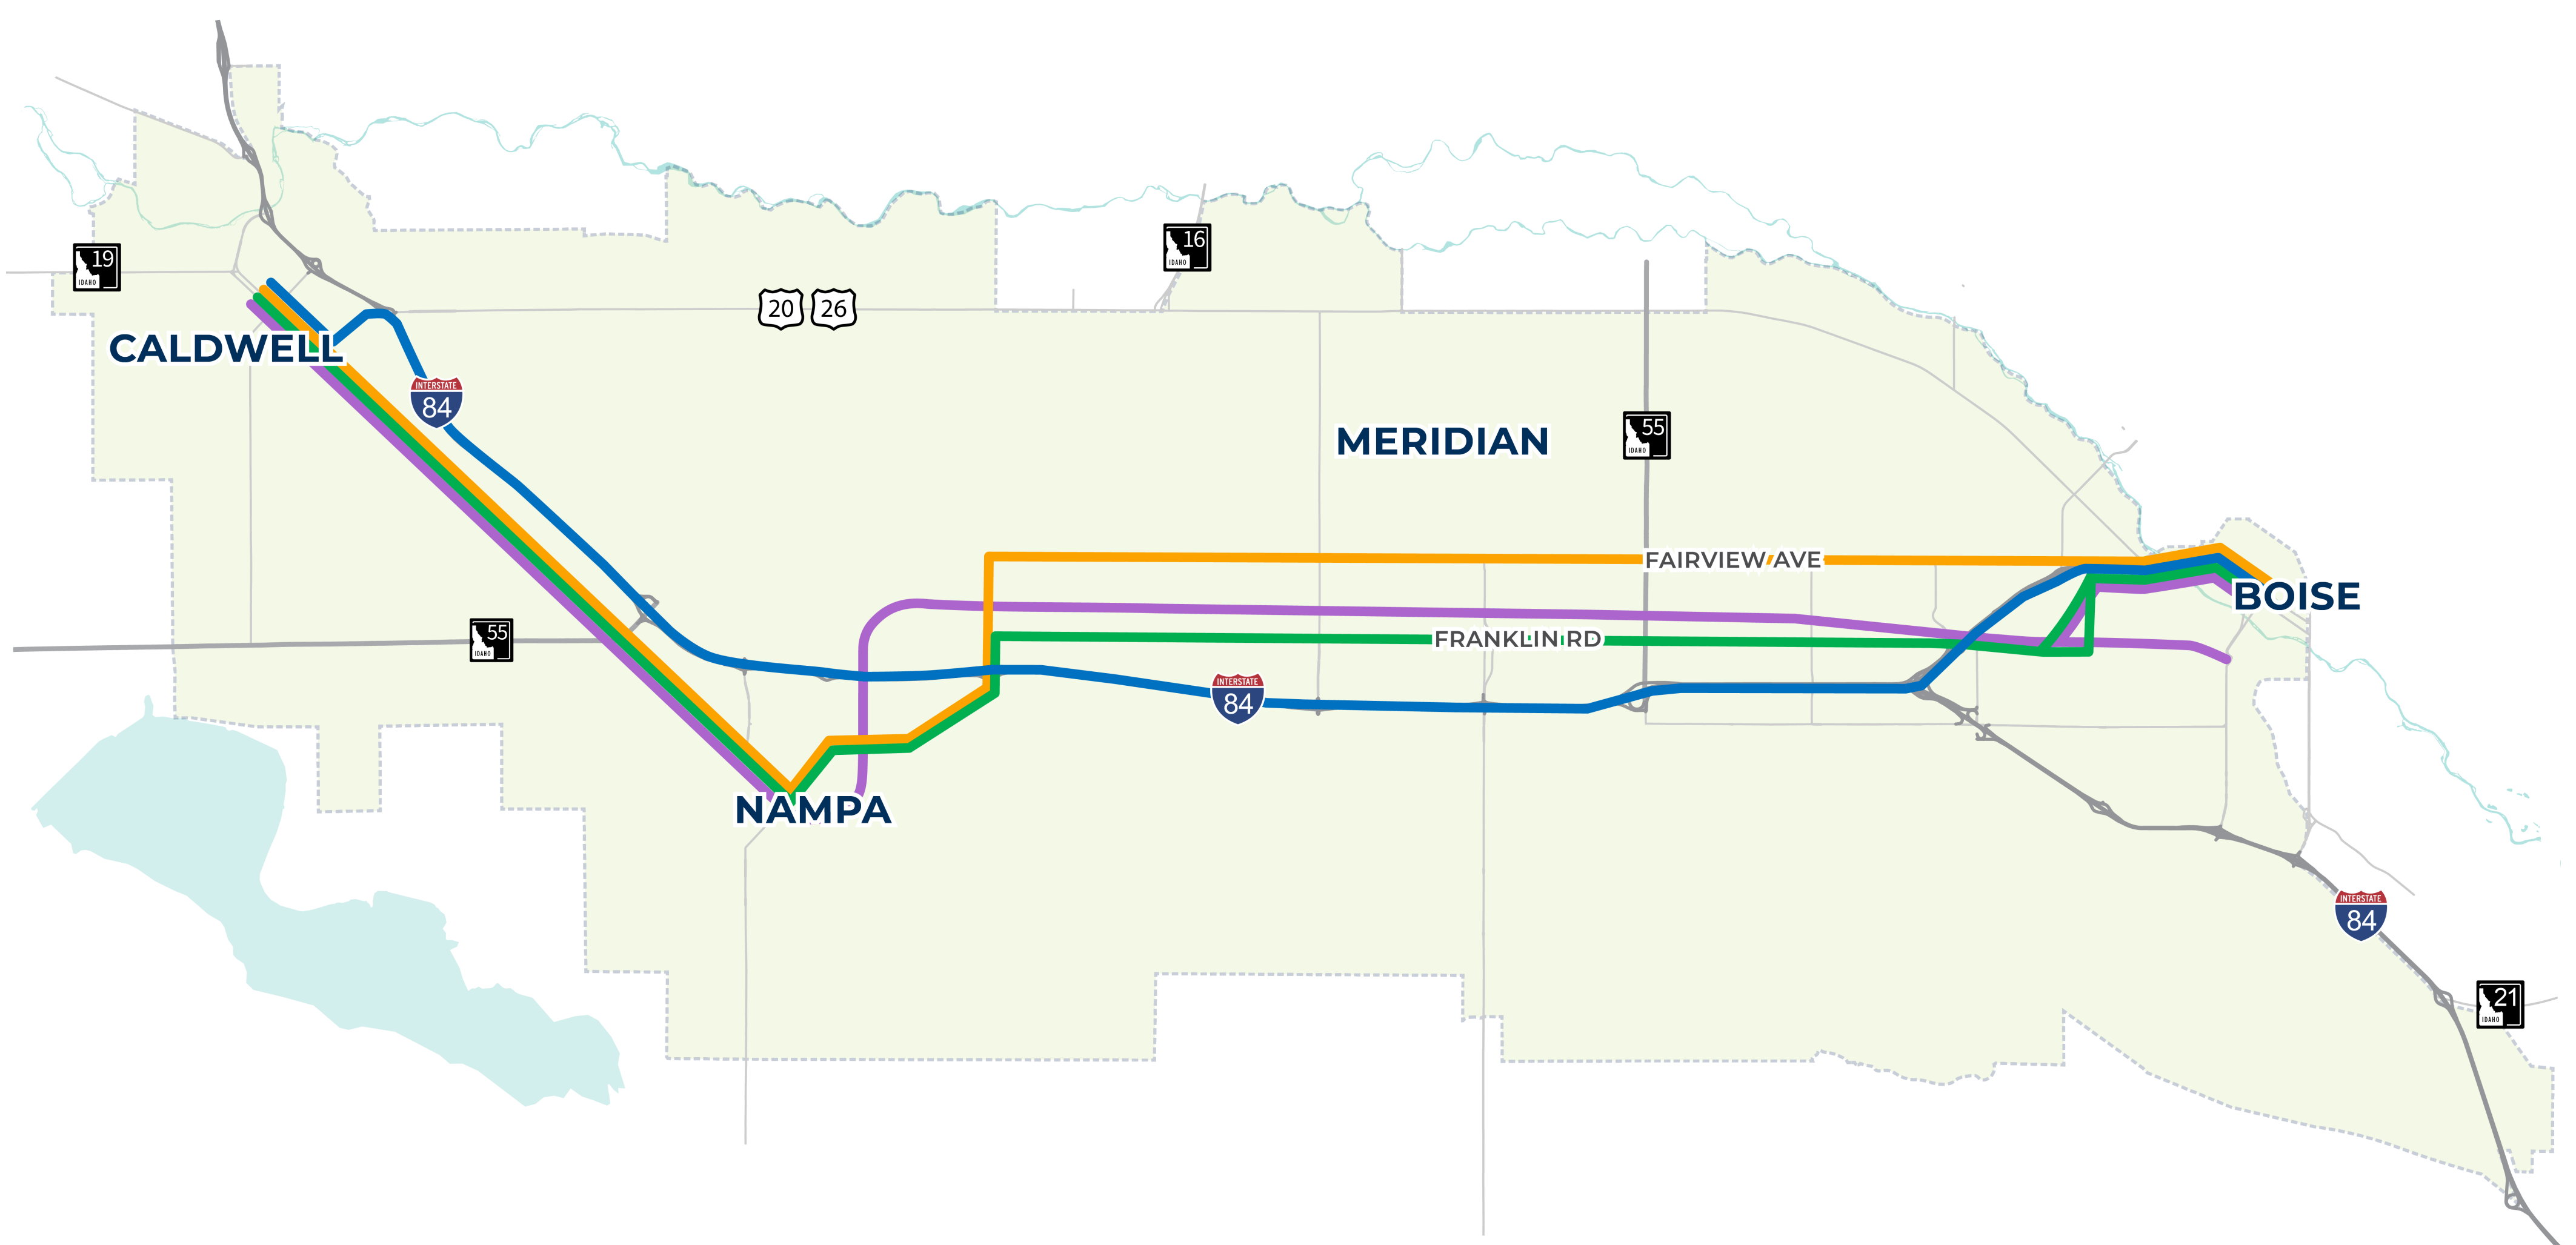

Tier 2

ROUTE OPTIONS

- Boise Cutoff
- Fairview Ave/Cherry Ln
- Franklin Rd
- I-84/I-184

N Map not to scale