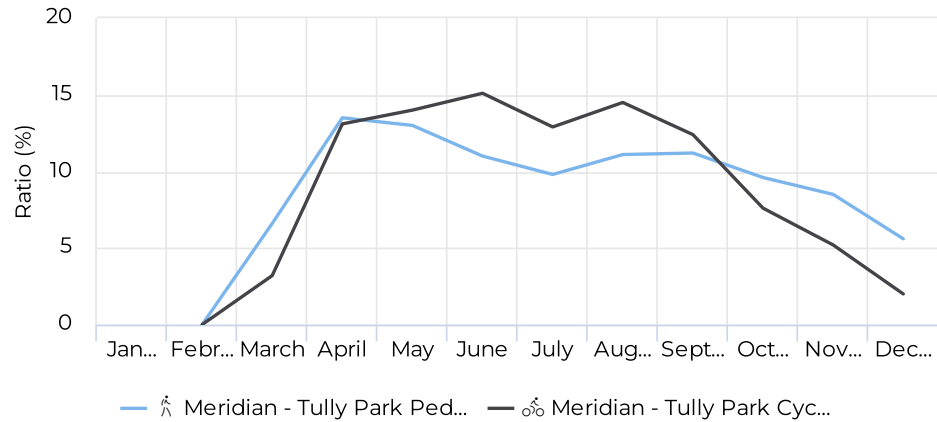

MULTI Peds/Bikes Analysis

January 1, 2021 → December 31, 2021

Monthly Profile