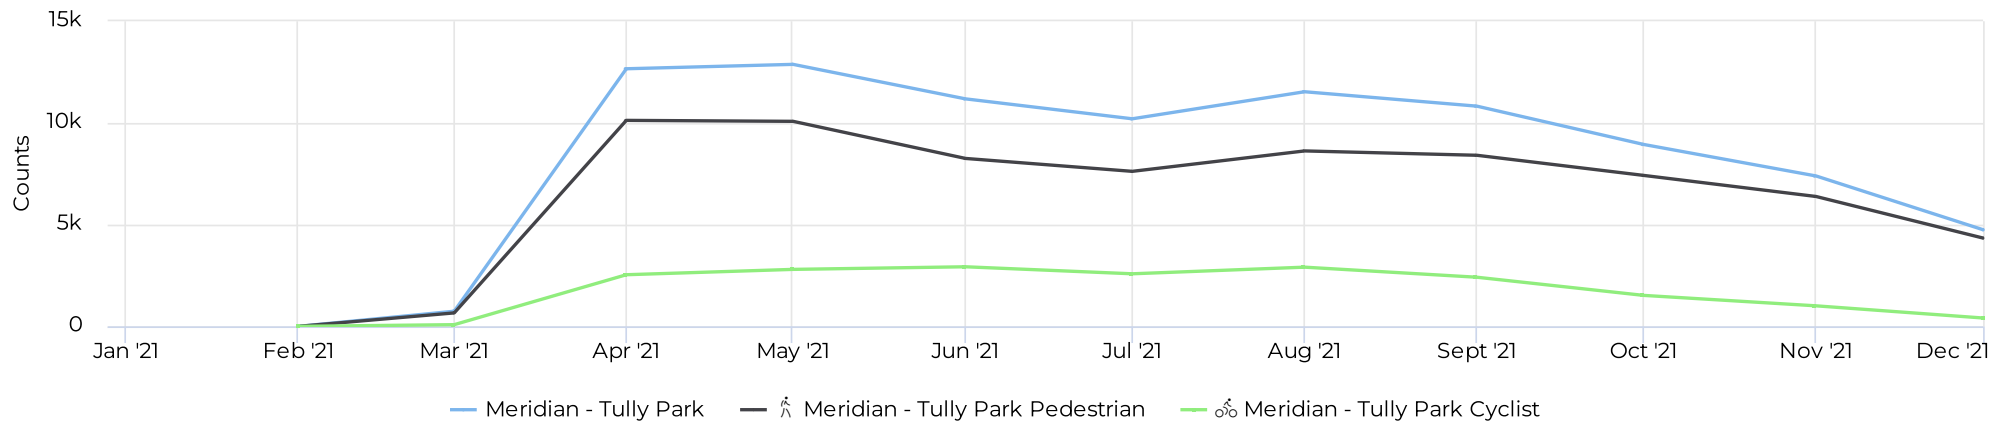

Monthly traffic