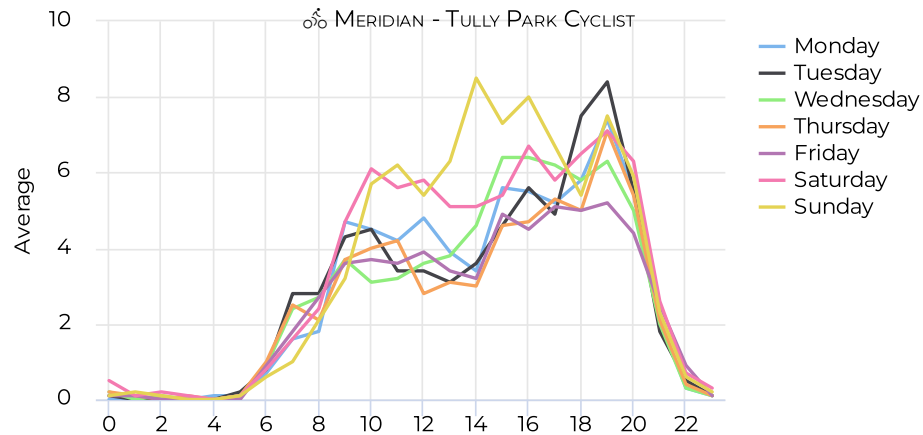

Hourly Profile - Cyclists