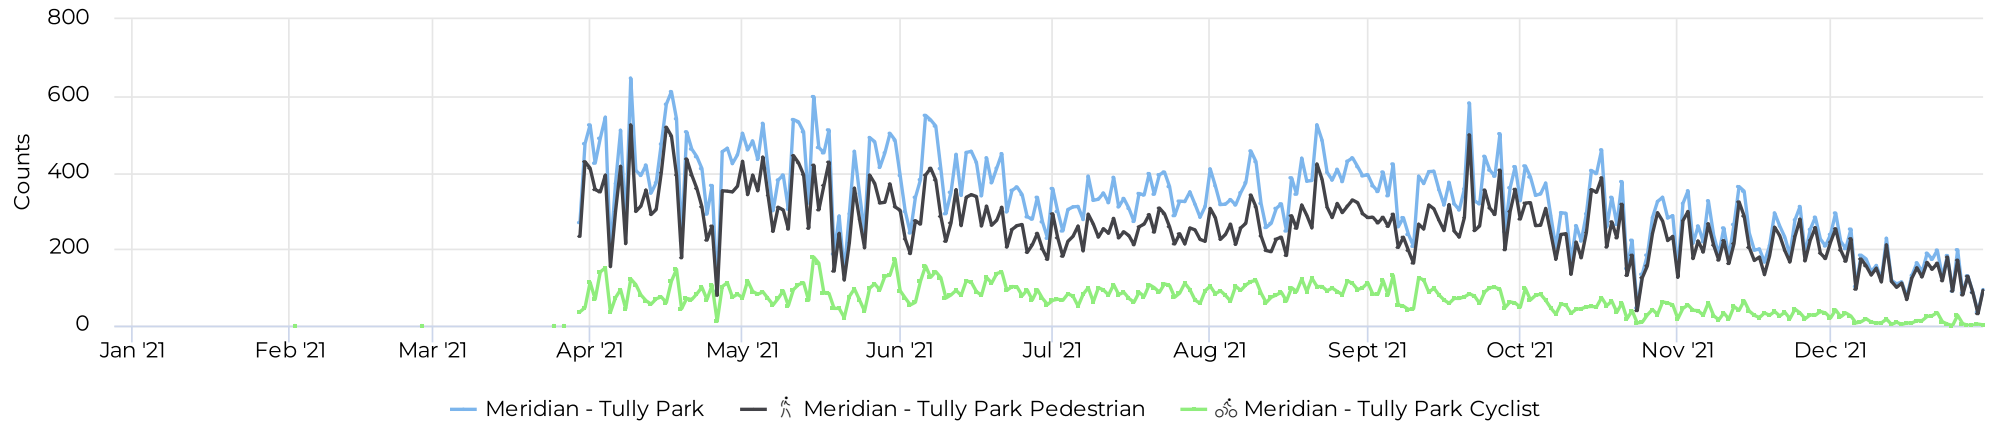

## Daily Avg. - Week - Cyclists

📅 01/01/2021 → 12/31/2021

Daily Average

**68**

## Daily Avg. - Weekend - Cyclists

📅 1 periods ▼ 2/7

Daily Average

**79**

## Daily traffic