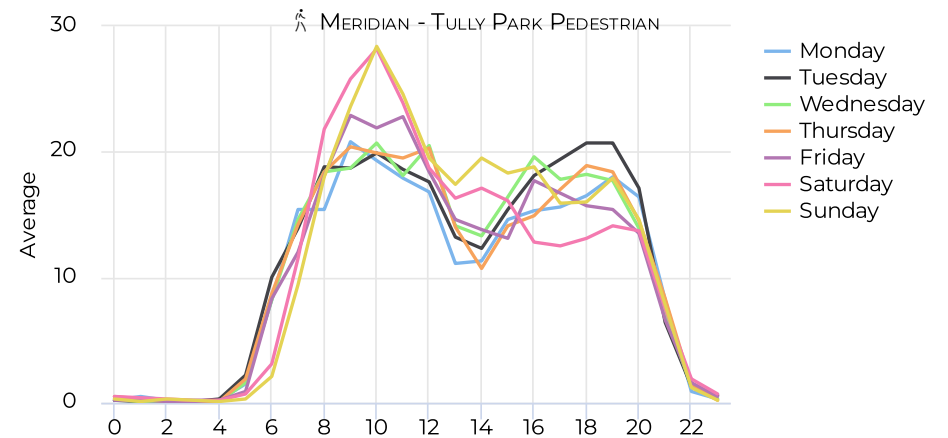

Hourly Profile - Pedestrians