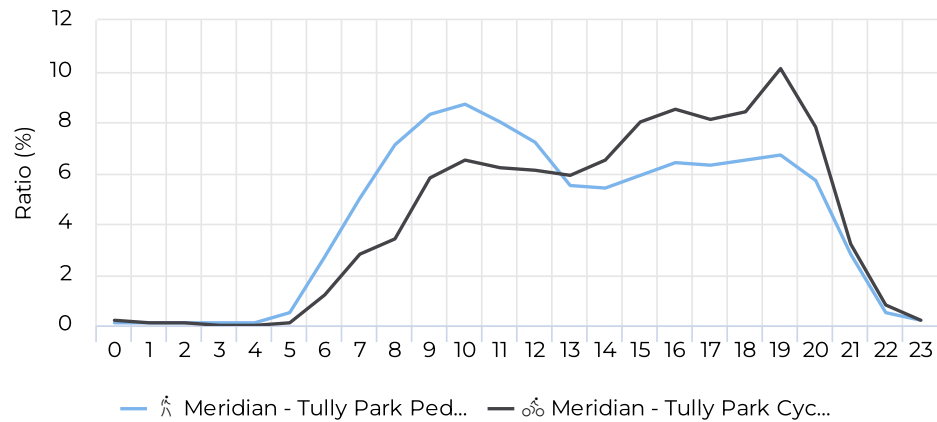

Hourly Profile - Weekdays