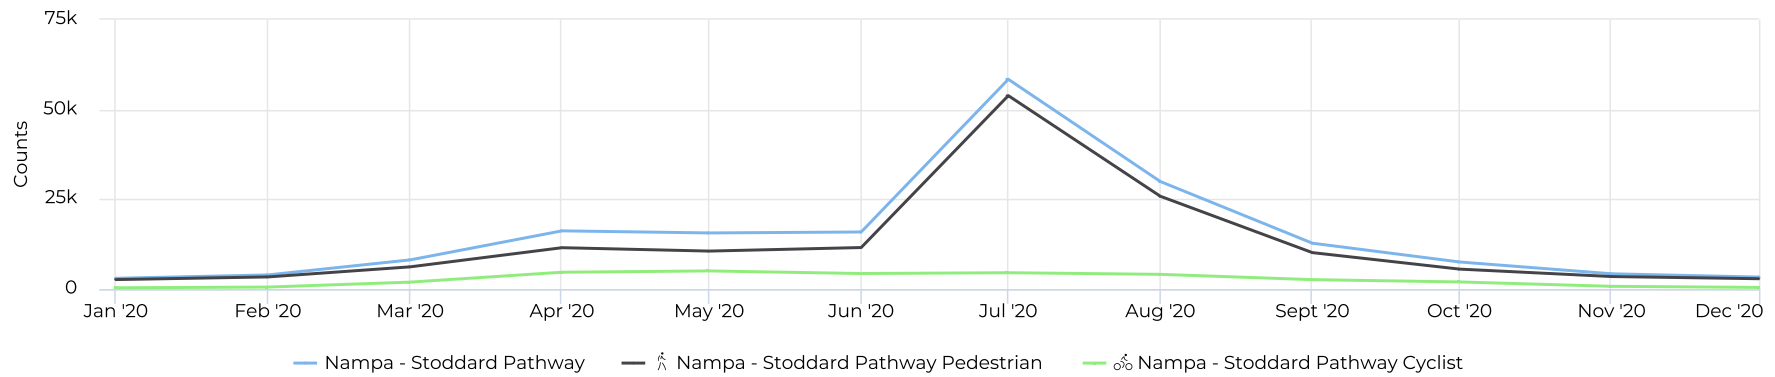

Daily Avg. - Week - Cyclists

01/01/2020 → 12/31/2020

Daily Average

83

+95.5%

Compared to 01/02/2019 → 01/02/2020

Daily Avg. - Weekend - Cycli...

01/01/2020 → 12/31/2020

Daily Average

93

+61.5%

Compared to 01/02/2019 → 01/02/2020

Nampa - Stoddard Pathway

January 1, 2020 → December 31, 2020

Time Series

01/01/2020 → 12/31/2020

Nampa - Stoddard Pathway

January 1, 2020 → December 31, 2020

Monthly Profile

Daily Profile

Hourly Profile - Weekdays

01/01/2020 → 12/31/2020

Hourly Profile - Weekend

01/01/2020 → 12/31/2020