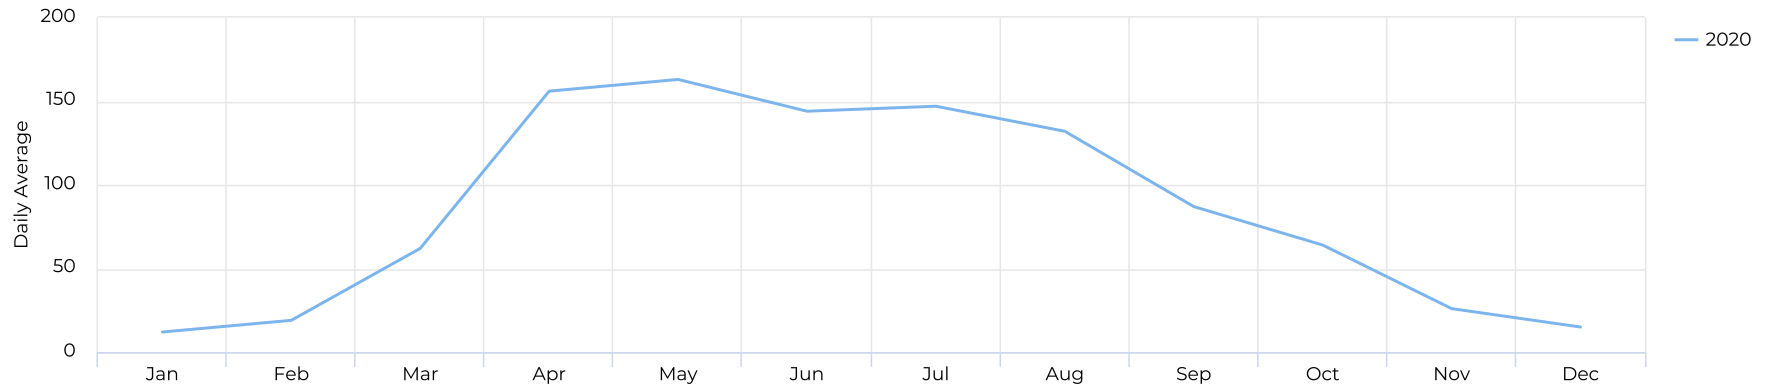

Nampa - Stoddard Pathway

January 1, 2020 → December 31, 2020

Monthly Profile

Daily Profile

Hourly Profile - Weekdays

01/01/2020 → 12/31/2020

Hourly Profile - Weekend

01/01/2020 → 12/31/2020

Nampa - Stoddard Pathway

January 1, 2020 → December 31, 2020

Annual Comparison - Pedestrians

01/01/2020 → 12/31/2020

Hourly Profile - Pedestrians

01/01/2020 → 12/31/2020

Hourly Profile - Pedestrians

01/01/2020 → 12/31/2020

Nampa - Stoddard Pathway

January 1, 2020 → December 31, 2020

Annual Comparison - Cyclists

01/01/2020 → 12/31/2020

Hourly Profile - Cyclists

01/01/2020 → 12/31/2020

Hourly Profile - Cyclists

01/01/2020 → 12/31/2020