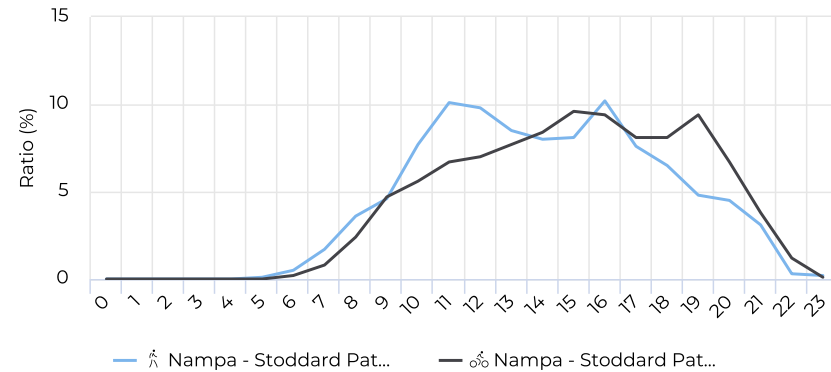

Daily Average

93

+61.5%

Compared to 01/02/2019 → 01/02/2020

Nampa - Stoddard Pathway

January 1, 2020 → December 31, 2020

Time Series

01/01/2020 → 12/31/2020

Nampa - Stoddard Pathway

January 1, 2020 → December 31, 2020

Monthly Profile

Daily Profile

Hourly Profile - Weekdays

01/01/2020 → 12/31/2020

Hourly Profile - Weekend

01/01/2020 → 12/31/2020

Nampa - Stoddard Pathway

January 1, 2020 → December 31, 2020

Annual Comparison - Pedestrians

01/01/2020 → 12/31/2020

Hourly Profile - Pedestrians

01/01/2020 → 12/31/2020

Hourly Profile - Pedestrians

01/01/2020 → 12/31/2020

Nampa - Stoddard Pathway

January 1, 2020 → December 31, 2020

Annual Comparison - Cyclists

01/01/2020 → 12/31/2020

Hourly Profile - Cyclists

01/01/2020 → 12/31/2020

Hourly Profile - Cyclists

01/01/2020 → 12/31/2020