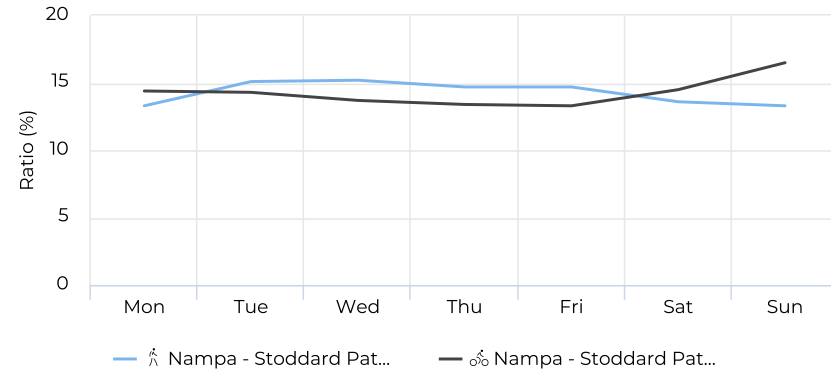

Daily Avg. - Week - Cyclists

01/01/2020 → 12/31/2020

Daily Average

83

+95.5%

Compared to 01/02/2019 → 01/02/2020

Daily Avg. - Weekend - Cycli...

01/01/2020 → 12/31/2020

Daily Average

93

+61.5%

Compared to 01/02/2019 → 01/02/2020

Nampa - Stoddard Pathway

January 1, 2020 → December 31, 2020

Time Series

01/01/2020 → 12/31/2020

Nampa - Stoddard Pathway

January 1, 2020 → December 31, 2020

Monthly Profile

Daily Profile

Hourly Profile - Weekdays

01/01/2020 → 12/31/2020

Hourly Profile - Weekend

01/01/2020 → 12/31/2020

Nampa - Stoddard Pathway

January 1, 2020 → December 31, 2020

Annual Comparison - Pedestrians

01/01/2020 → 12/31/2020

Hourly Profile - Pedestrians

01/01/2020 → 12/31/2020

Hourly Profile - Pedestrians

01/01/2020 → 12/31/2020