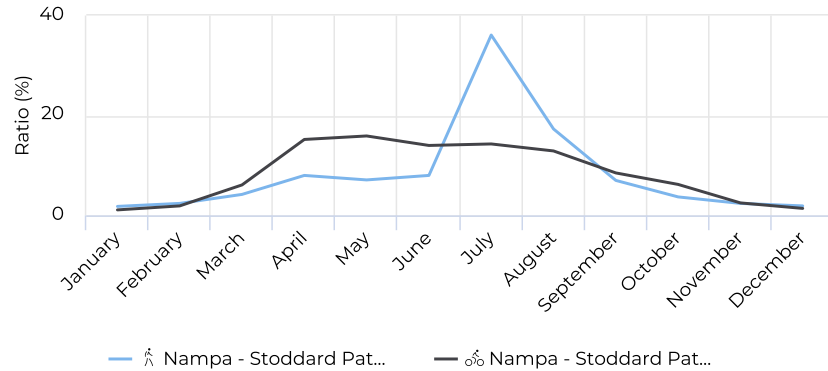

Daily Avg. - Week - Cyclists

01/01/2020 → 12/31/2020

Daily Average

83

+95.5%

Compared to 01/02/2019 → 01/02/2020

Daily Avg. - Weekend - Cycli...

01/01/2020 → 12/31/2020

Daily Average

93

+61.5%

Compared to 01/02/2019 → 01/02/2020

Nampa - Stoddard Pathway

January 1, 2020 → December 31, 2020

Time Series

01/01/2020 → 12/31/2020

Nampa - Stoddard Pathway

January 1, 2020 → December 31, 2020

Monthly Profile

Daily Profile

Hourly Profile - Weekdays

01/01/2020 → 12/31/2020

Hourly Profile - Weekend

01/01/2020 → 12/31/2020

Nampa - Stoddard Pathway

January 1, 2020 → December 31, 2020

Annual Comparison - Pedestrians

01/01/2020 → 12/31/2020

Hourly Profile - Pedestrians

01/01/2020 → 12/31/2020

Hourly Profile - Pedestrians

01/01/2020 → 12/31/2020