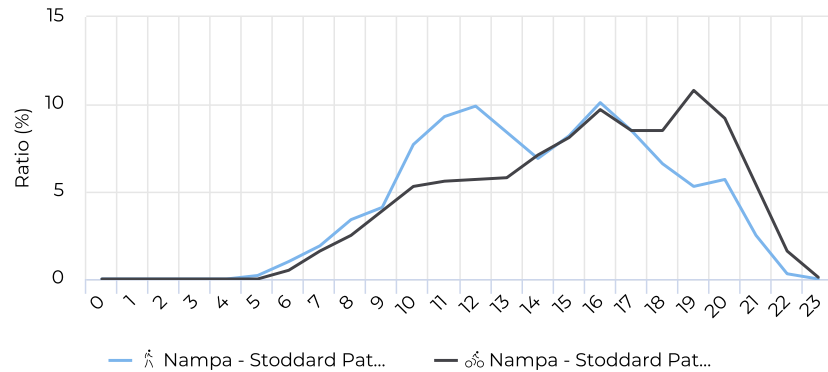

Daily Average

93

+61.5%

Compared to 01/02/2019 → 01/02/2020

Nampa - Stoddard Pathway

January 1, 2020 → December 31, 2020

Time Series

01/01/2020 → 12/31/2020

Nampa - Stoddard Pathway

January 1, 2020 → December 31, 2020

Monthly Profile

Daily Profile

Hourly Profile - Weekdays

01/01/2020 → 12/31/2020

Hourly Profile - Weekend

01/01/2020 → 12/31/2020

Nampa - Stoddard Pathway

January 1, 2020 → December 31, 2020

Annual Comparison - Pedestrians

01/01/2020 → 12/31/2020

Hourly Profile - Pedestrians

01/01/2020 → 12/31/2020

Hourly Profile - Pedestrians

01/01/2020 → 12/31/2020

Nampa - Stoddard Pathway

January 1, 2020 → December 31, 2020

Annual Comparison - Cyclists

01/01/2020 → 12/31/2020

Hourly Profile - Cyclists

01/01/2020 → 12/31/2020

Hourly Profile - Cyclists

01/01/2020 → 12/31/2020