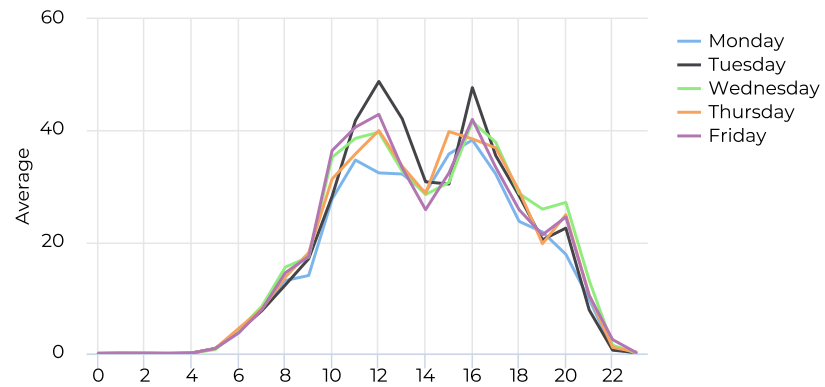

Nampa - Stoddard Pathway

January 1, 2020 → December 31, 2020

Monthly Profile

Daily Profile

Hourly Profile - Weekdays

01/01/2020 → 12/31/2020

Hourly Profile - Weekend

01/01/2020 → 12/31/2020

Nampa - Stoddard Pathway

January 1, 2020 → December 31, 2020

Annual Comparison - Pedestrians

01/01/2020 → 12/31/2020

Hourly Profile - Pedestrians

01/01/2020 → 12/31/2020

Hourly Profile - Pedestrians

01/01/2020 → 12/31/2020

Nampa - Stoddard Pathway

January 1, 2020 → December 31, 2020

Annual Comparison - Cyclists

01/01/2020 → 12/31/2020

Hourly Profile - Cyclists

01/01/2020 → 12/31/2020

Hourly Profile - Cyclists

01/01/2020 → 12/31/2020