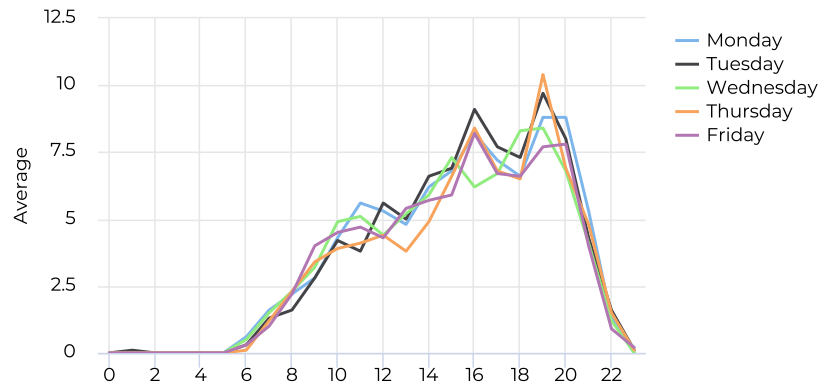

Nampa - Stoddard Pathway

January 1, 2020 → December 31, 2020

Annual Comparison - Pedestrians

01/01/2020 → 12/31/2020

Hourly Profile - Pedestrians

01/01/2020 → 12/31/2020

Hourly Profile - Pedestrians

01/01/2020 → 12/31/2020

Nampa - Stoddard Pathway

January 1, 2020 → December 31, 2020

Annual Comparison - Cyclists

01/01/2020 → 12/31/2020

Hourly Profile - Cyclists

01/01/2020 → 12/31/2020

Hourly Profile - Cyclists

01/01/2020 → 12/31/2020