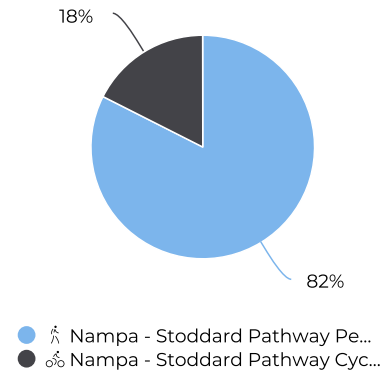

Nampa - Stoddard Pathway

January 1, 2020 → December 31, 2020

Location

Distribution by User Type

Daily Avg. - Week - Pedestri...

01/01/2020 → 12/31/2020

Daily Average

413