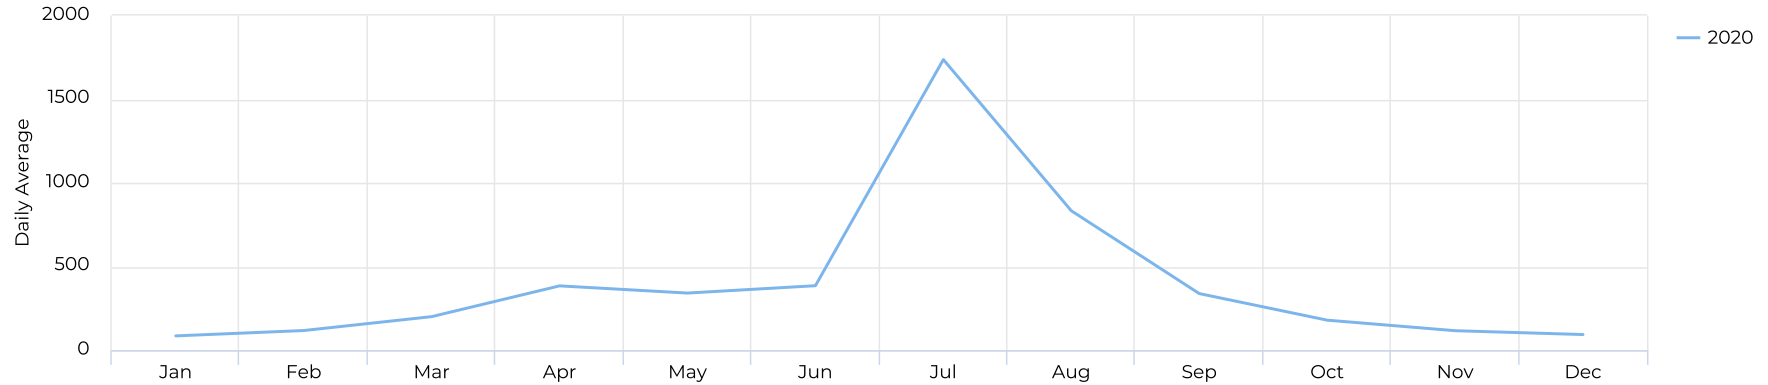

Nampa - Stoddard Pathway

January 1, 2020 → December 31, 2020

Monthly Profile

Daily Profile

Hourly Profile - Weekdays

01/01/2020 → 12/31/2020

Hourly Profile - Weekend

01/01/2020 → 12/31/2020

Nampa - Stoddard Pathway

January 1, 2020 → December 31, 2020

Annual Comparison - Pedestrians

01/01/2020 → 12/31/2020

Hourly Profile - Pedestrians

01/01/2020 → 12/31/2020

Hourly Profile - Pedestrians

01/01/2020 → 12/31/2020

Nampa - Stoddard Pathway

January 1, 2020 → December 31, 2020

Annual Comparison - Cyclists

01/01/2020 → 12/31/2020

Hourly Profile - Cyclists

01/01/2020 → 12/31/2020

Hourly Profile - Cyclists

01/01/2020 → 12/31/2020