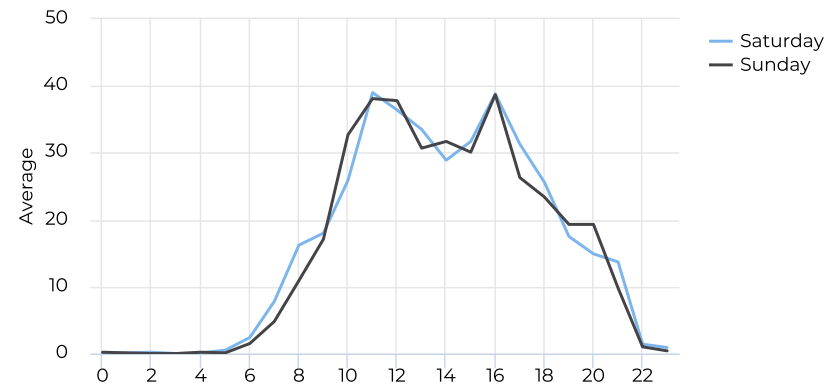

Nampa - Stoddard Pathway

January 1, 2020 → December 31, 2020

Monthly Profile

Daily Profile

Hourly Profile - Weekdays

01/01/2020 → 12/31/2020

Hourly Profile - Weekend

01/01/2020 → 12/31/2020

Nampa - Stoddard Pathway

January 1, 2020 → December 31, 2020

Annual Comparison - Pedestrians

01/01/2020 → 12/31/2020

Hourly Profile - Pedestrians

01/01/2020 → 12/31/2020

Hourly Profile - Pedestrians

01/01/2020 → 12/31/2020

Nampa - Stoddard Pathway

January 1, 2020 → December 31, 2020

Annual Comparison - Cyclists

01/01/2020 → 12/31/2020

Hourly Profile - Cyclists

01/01/2020 → 12/31/2020

Hourly Profile - Cyclists

01/01/2020 → 12/31/2020