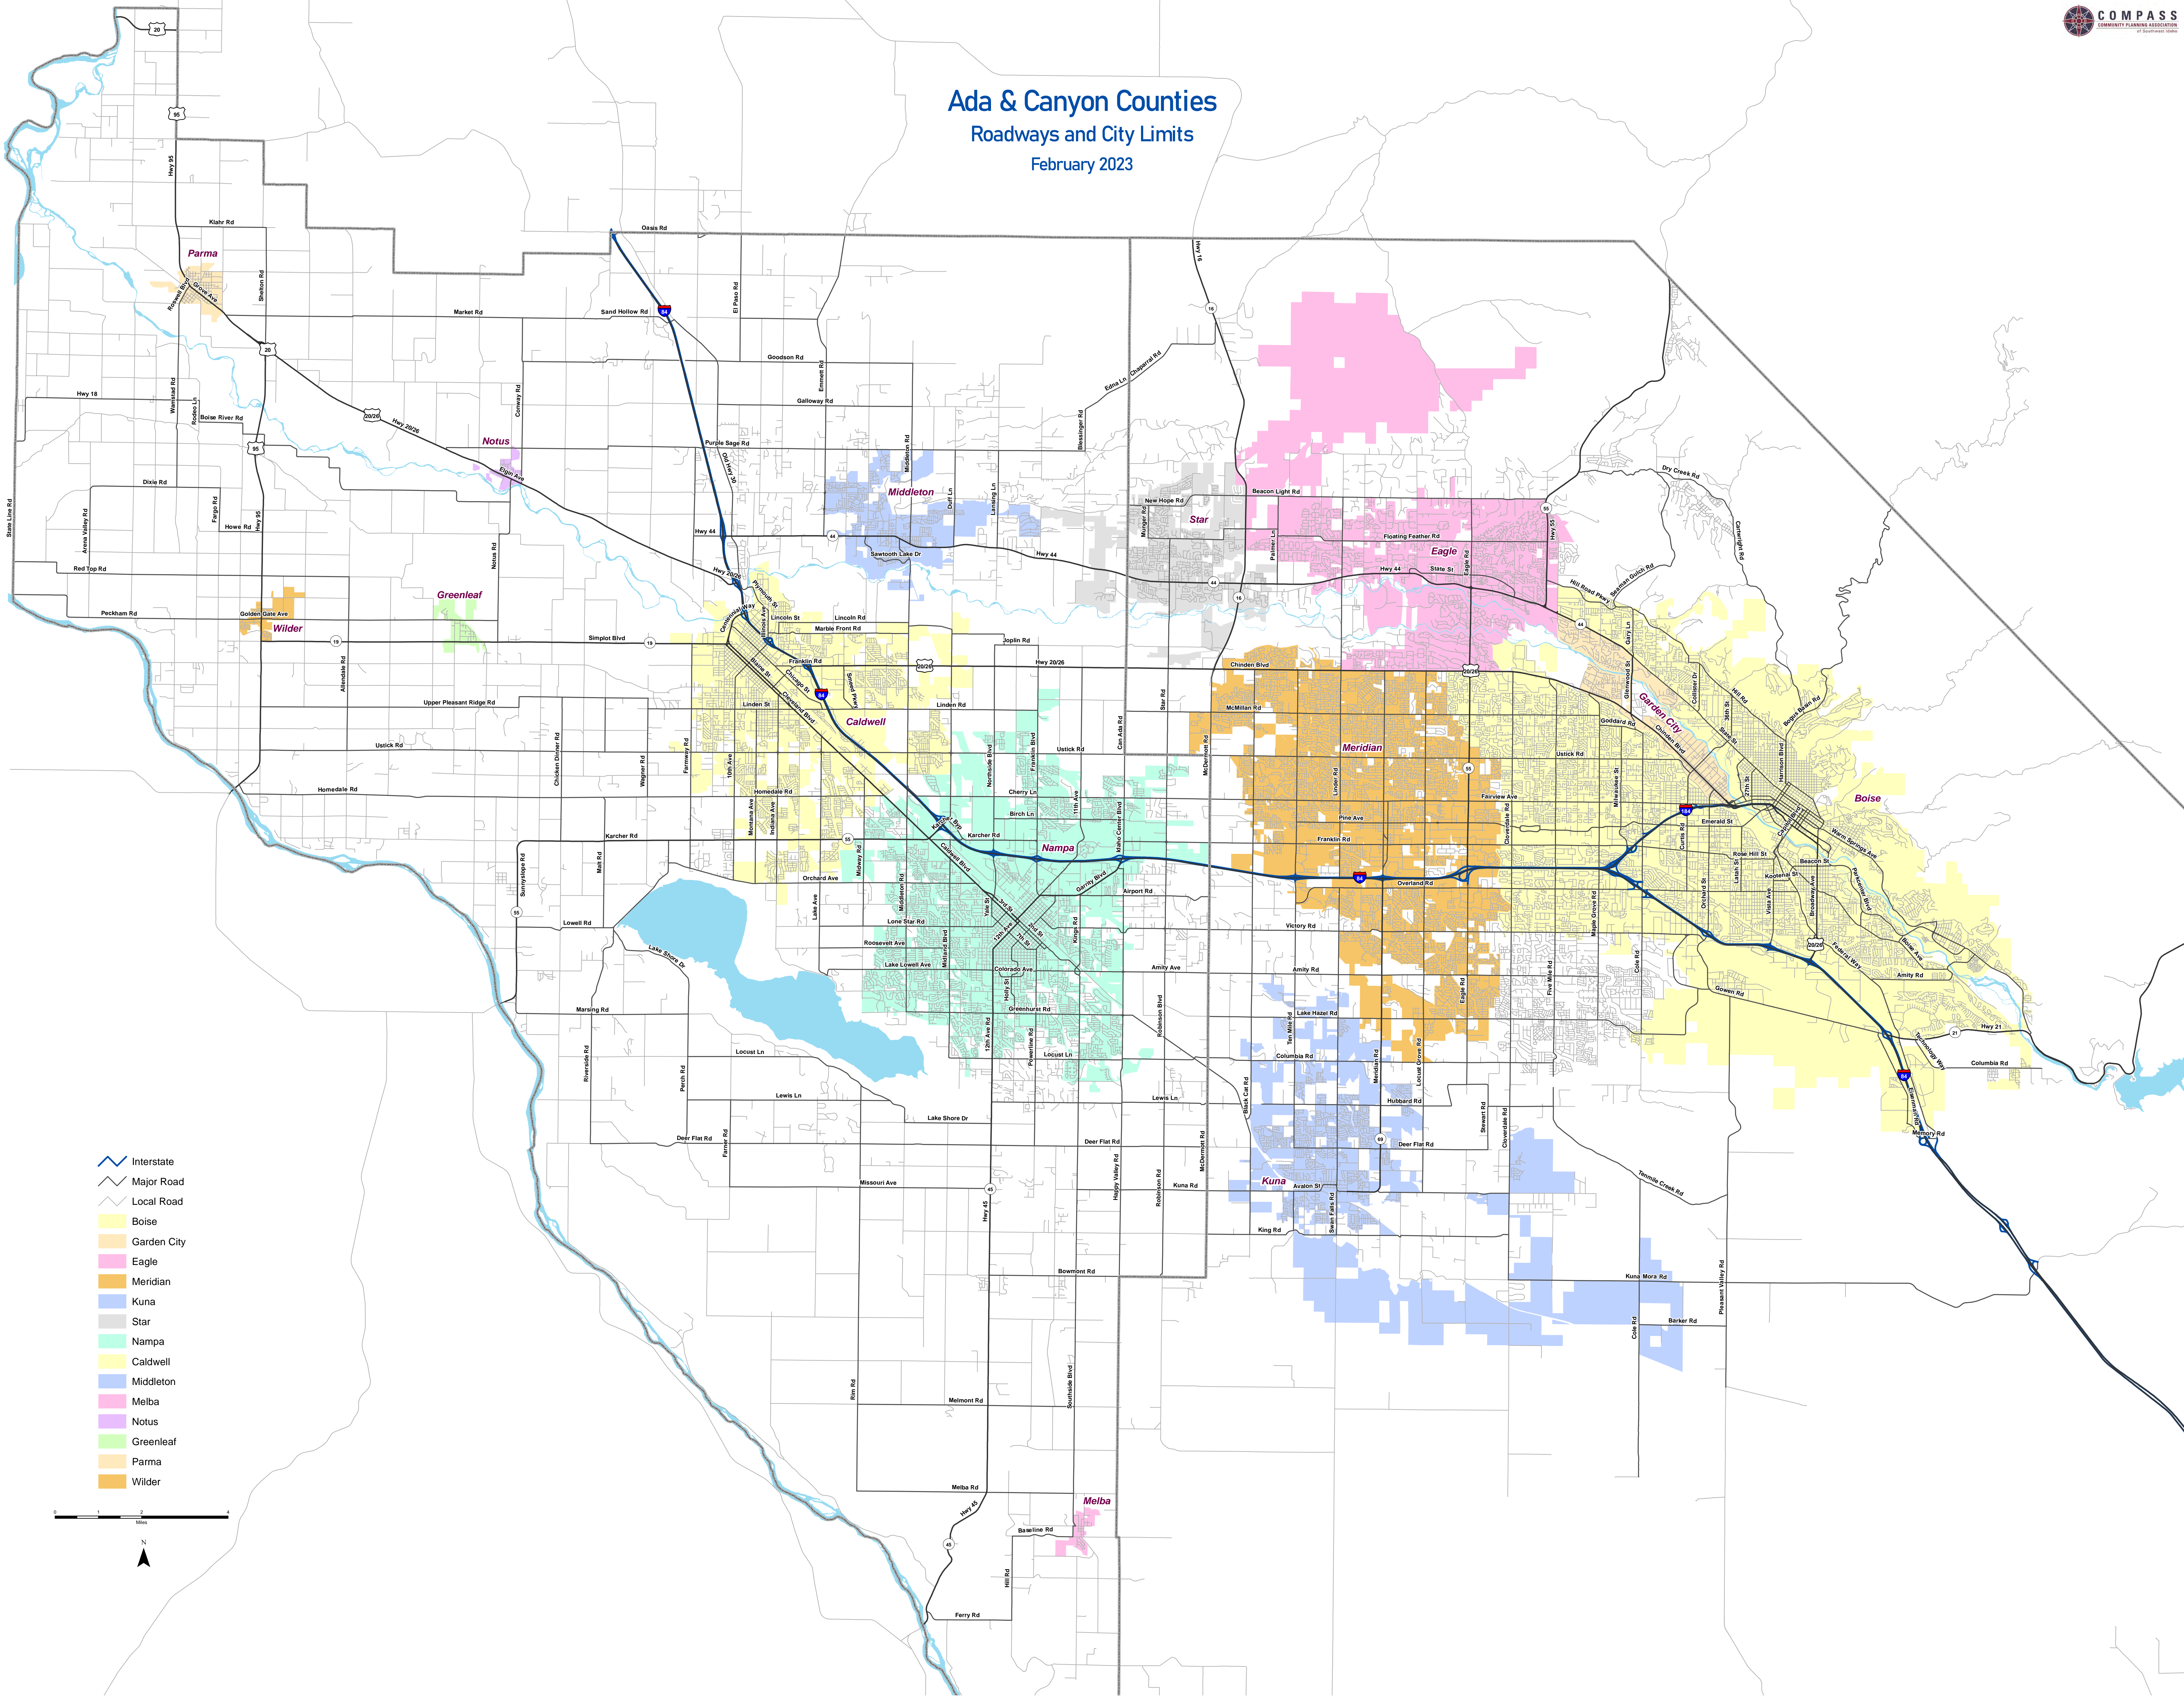

Ada & Canyon Counties Roadways and City Limits February 2023

- Interstate
- Major Road
- Local Road
- Boise
- Garden City
- Eagle
- Meridian
- Kuna
- Star
- Nampa
- Caldwell
- Middleton
- Melba
- Notus
- Greenleaf
- Parma
- Wilder