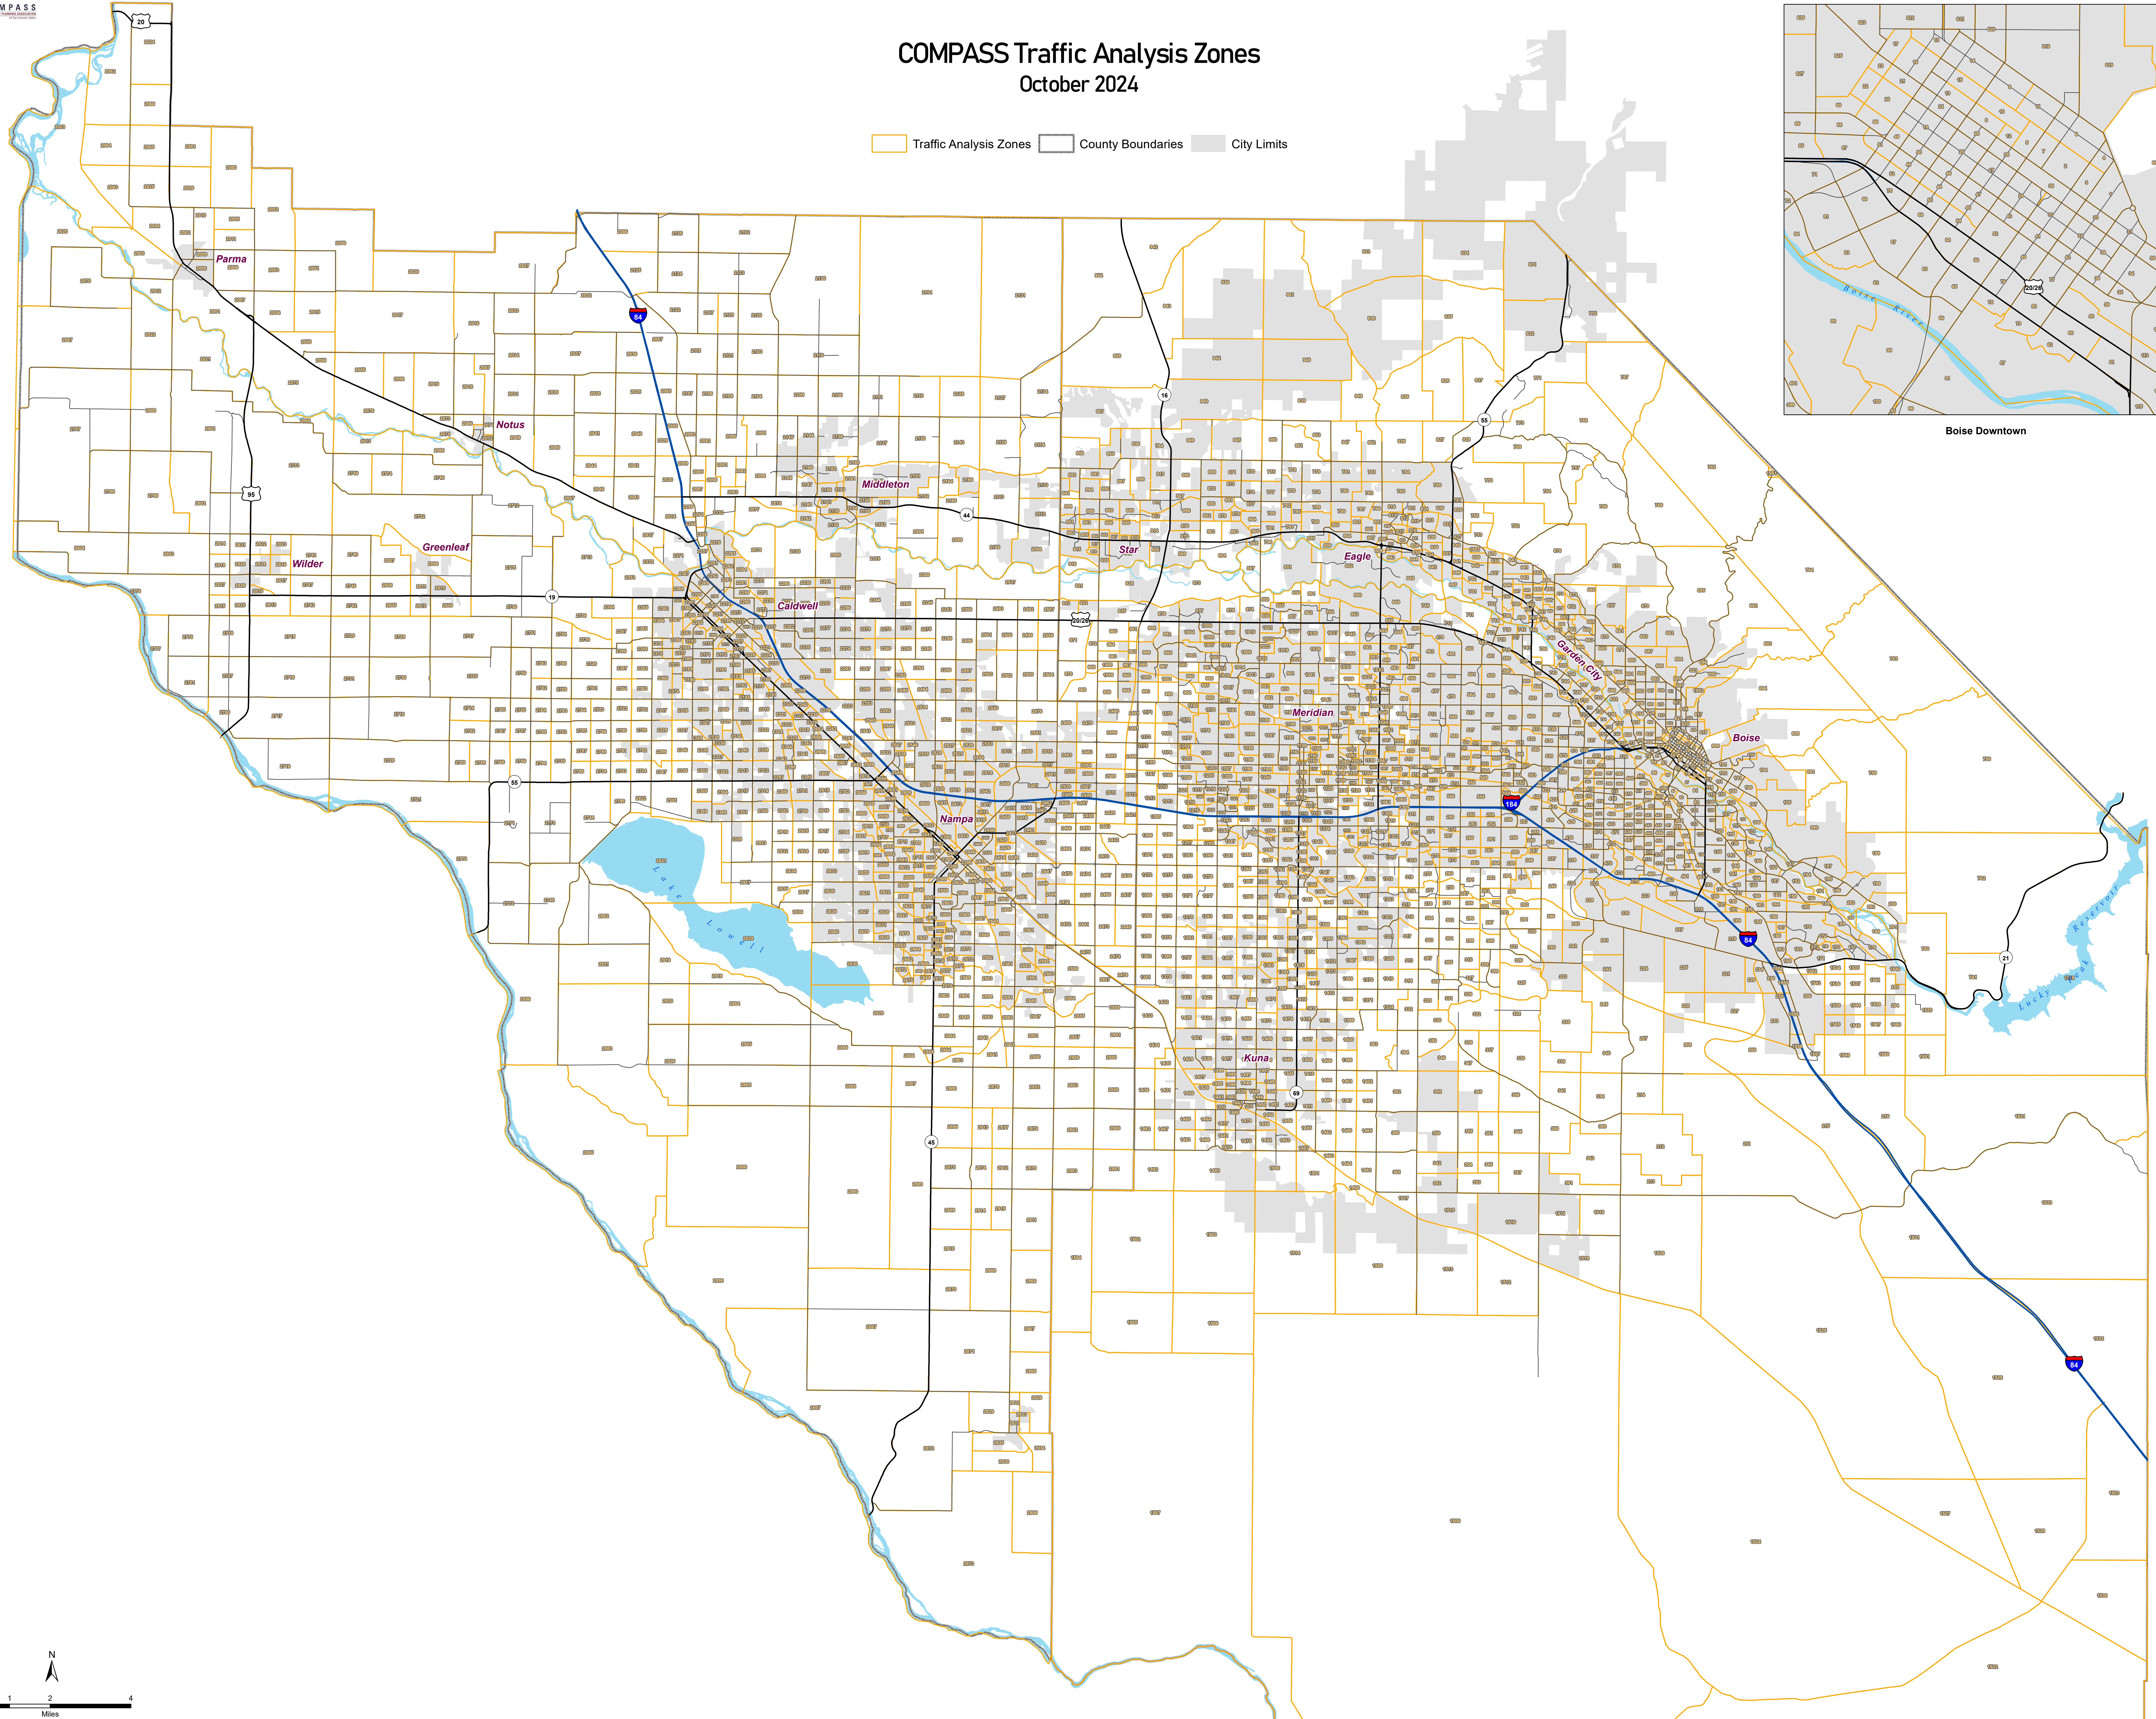

COMPASS Traffic Analysis Zones

October 2024

Traffic Analysis Zones County Boundaries City Limits

Boise Downtown